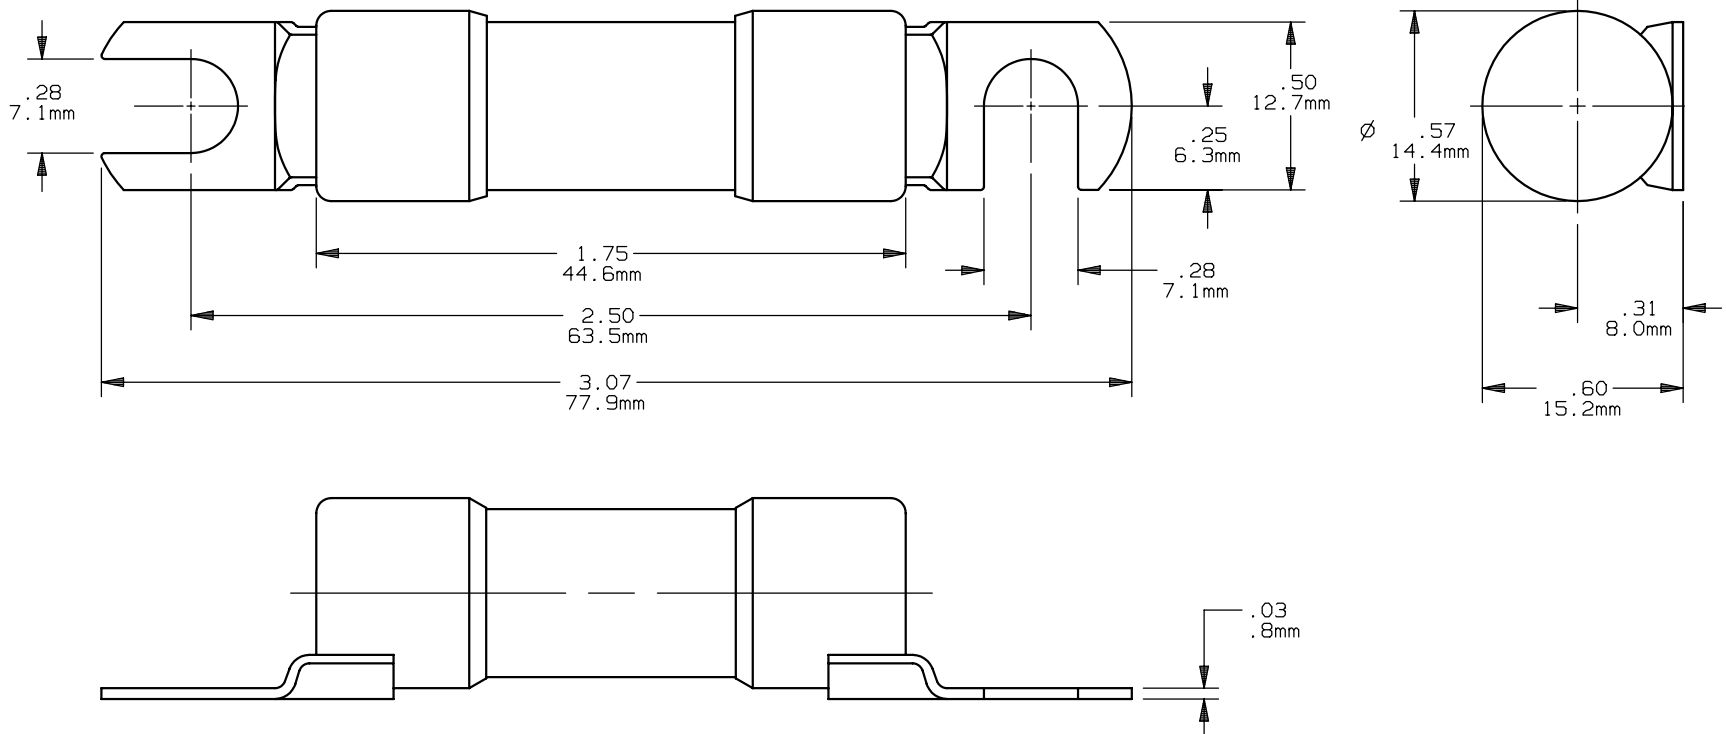

REV	DATE	ECO	DESCRIPTION	BY	CK	APP
A	3-14-08	NA	UPDATED OUTLINE FORMAT AND DIMENSIONS	LDB	NA	NA

	MERSEN USA NEWBURYPORT-MA, LLC 374 MERRIMAC STREET NEWBURYPORT, MA 01950	ACL(30-60) FORK TRUCK FUSE 30-60A 125V	OUTLINE DIMENSIONS NOT TO BE USED FOR PRODUCTION
	PRODUCT MANAGER SIGN: DATE:	DESIGN ENGINEER SIGN: DATE:	700044