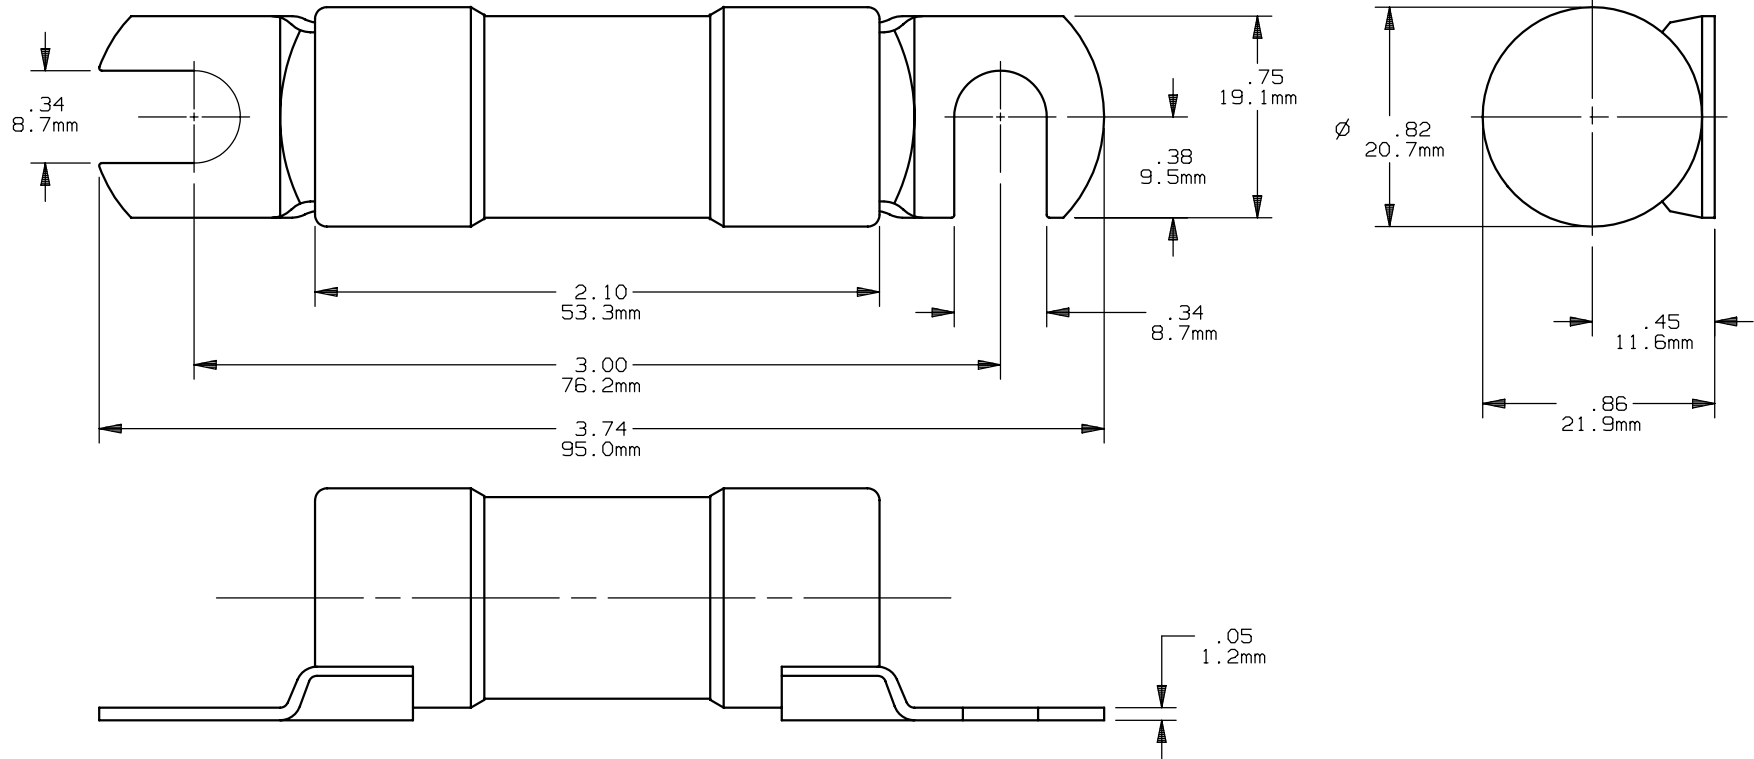

REV	DATE	ECO	DESCRIPTION	BY	CK	APP
A	3-13-08	NA	UPDATED OUTLINE FORMAT AND DIMENSIONS	LDB	NA	NA

		MERSEN USA NEWBURYPORT-MA, LLC 374 MERRIMAC STREET NEWBURYPORT, MA 01950	ACK(35-60)	OUTLINE DIMENSIONS NOT TO BE USED FOR PRODUCTION
PRODUCT MANAGER	DESIGN ENGINEER	SIGN: DATE:	FORK TRUCK FUSE 35-60A 125V	700046