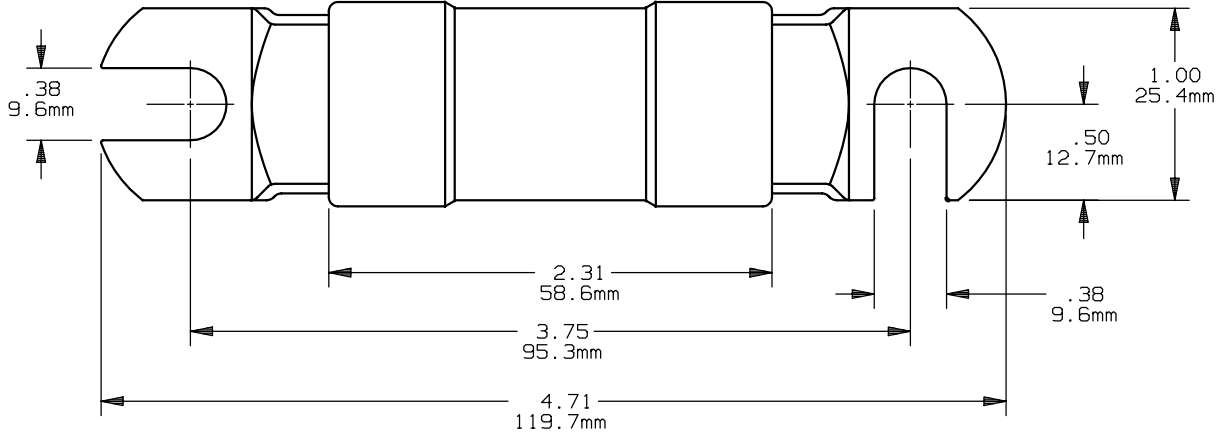

REV	DATE	ECO	DESCRIPTION	BY	CK	APP
B	3-13-08	NA	UPDATED OUTLINE FORMAT AND DIMENSIONS	LDB	NA	NA

MERSEN
 MERSEN USA NEWBURYPORT-MA, LLC
 374 MERRIMAC STREET
 NEWBURYPORT, MA 01950

PRODUCT MANAGER	DESIGN ENGINEER
SIGN:	SIGN:
DATE:	DATE:

ACK(120-200)
 FORK TRUCK FUSE
 120-200A 125V

OUTLINE DIMENSIONS
 NOT TO BE USED FOR PRODUCTION

700049