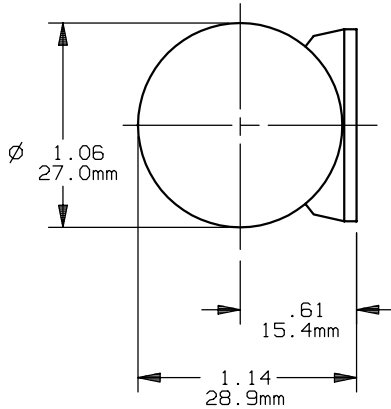

REV	DATE	ECO	DESCRIPTION	BY	CK	APP
B	3-13-08	NA	UPDATED OUTLINE FORMAT AND DIMENSIONS	LDB	NA	NA

MERSEN
MERSEN USA NEWBURYPORT-MA, LLC
374 MERRIMAC STREET
NEWBURYPORT, MA 01950

PRODUCT MANAGER	DESIGN ENGINEER
SIGN:	SIGN:
DATE:	DATE:

ACK(120-200)
FORK TRUCK FUSE
120-200A 125V

OUTLINE DIMENSIONS
NOT TO BE USED FOR PRODUCTION

700049