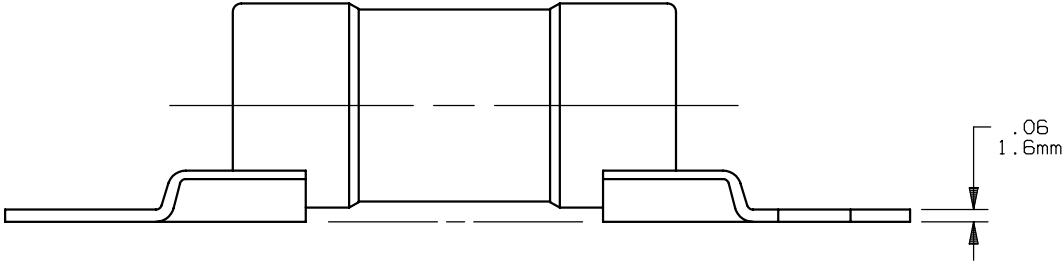

REV	DATE	ECO	DESCRIPTION	BY	CK	APP
B	3-13-08	NA	UPDATED OUTLINE FORMAT AND DIMENSIONS	LDB	NA	NA

MERSEN
MERSEN USA NEWBURYPORT-MA, LLC
374 MERRIMAC STREET
NEWBURYPORT, MA 01950

PRODUCT MANAGER	DESIGN ENGINEER
SIGN:	SIGN:
DATE:	DATE:

ACK(120-200)
FORK TRUCK FUSE
120-200A 125V

OUTLINE DIMENSIONS
NOT TO BE USED FOR PRODUCTION

700049