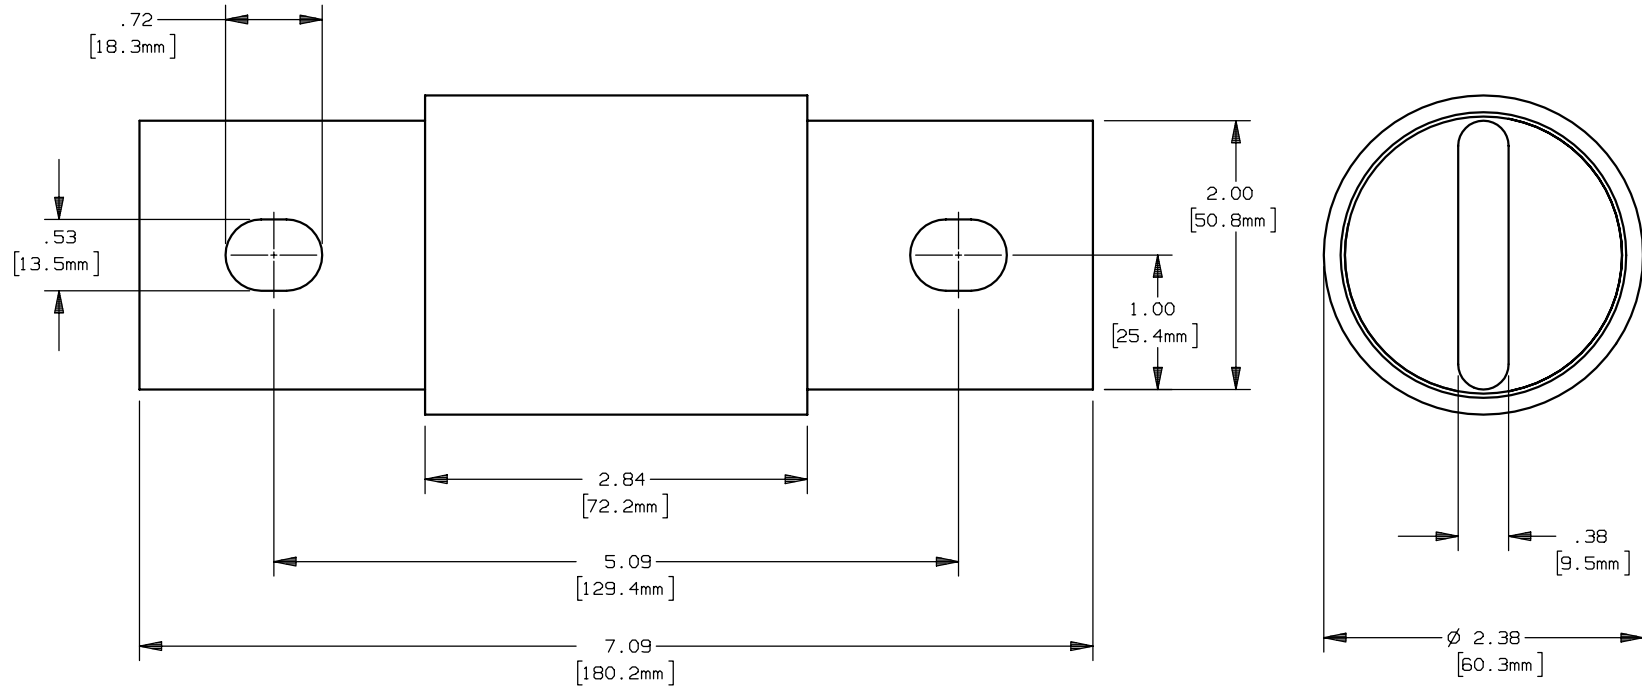

REV	DATE	ECO	DESCRIPTION	BY	CK	APP
A	9-17-03	NA	DIM. ϕ 2.38 WAS 2.50	LDB	NA	NA

MERSEN USA NEWBURYPORT-MA, LLC
 374 MERRIMAC STREET
 NEWBURYPORT, MA 01950

A70QS(700,800)-4

FORM 101

700-800A 700V

OUTLINE DIMENSIONS
 NOT TO BE USED FOR PRODUCTION

106086

PRODUCT MANAGER

DESIGN ENGINEER

SIGN:

SIGN:

DATE:

DATE: