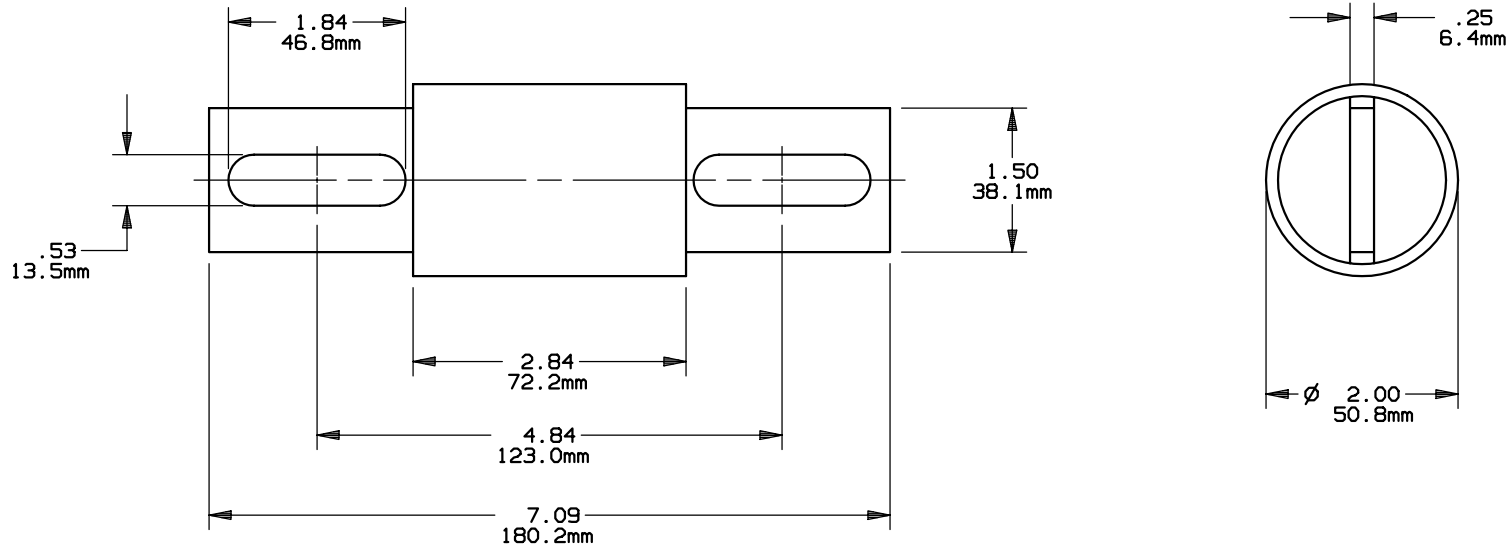

REV	DATE	ECO	DESCRIPTION	BY	CK	APP
B	3-6-08	NA	UPDATED OUTLINE FORMAT	LDB	NA	NA

MERSEN MERSEN USA NEWBURYPORT-MA, LLC
374 MERRIMAC STREET
NEWBURYPORT, MA 01950

A70QS(450-600)-4K
FORM 101
450-600A 700V

OUTLINE DIMENSIONS
NOT TO BE USED FOR PRODUCTION

PRODUCT MANAGER
SIGN:
DATE:

DESIGN ENGINEER
SIGN:
DATE:

700022