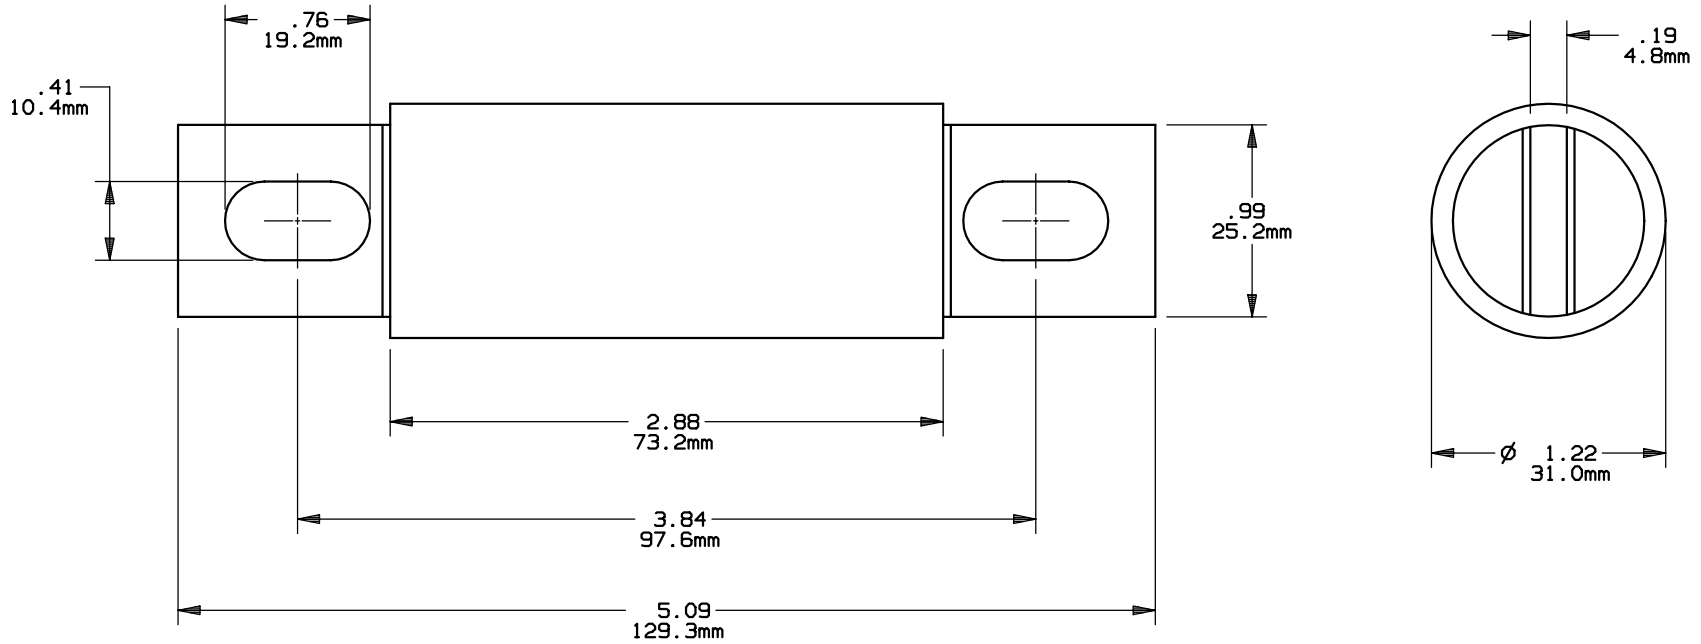

REV	DATE	ECO	DESCRIPTION	BY	CK	APP
A	3-6-08	NA	UPDATED OUTLINE FORMAT	LDB	NA	NA

 MERSEN USA NEWBURYPORT-MA, LLC 374 MERRIMAC STREET NEWBURYPORT, MA 01950	A70QS(125-200)-4K  FORM 101  125-200A      700V		OUTLINE DIMENSIONS NOT TO BE USED FOR PRODUCTION
	PRODUCT MANAGER  SIGN: DATE:	DESIGN ENGINEER  SIGN: DATE:	700021