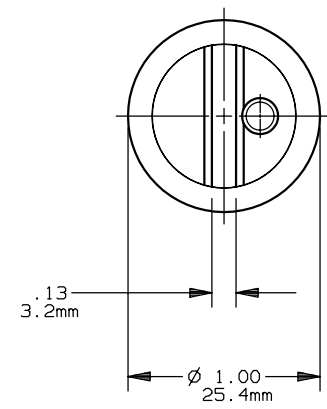

REV	DATE	ECO	DESCRIPTION	BY	CK	APP
L	1-10-06	NA	REDRAWN-WAS ON 13775 REV K	LDB	NA	NA

MERSEN USA NEWBURYPORT-MA, LLC
374 MERRIMAC STREET
NEWBURYPORT, MA 01950

A60X(65-100)-4, A60X(35-60)-4SG
A60Z(70-100)-4

OUTLINE DIMENSIONS
NOT TO BE USED FOR PRODUCTION

PRODUCT MANAGER

DESIGN ENGINEER

FORM 101

SIGN:
DATE:

SIGN:
DATE:

35-100A   600V

701238