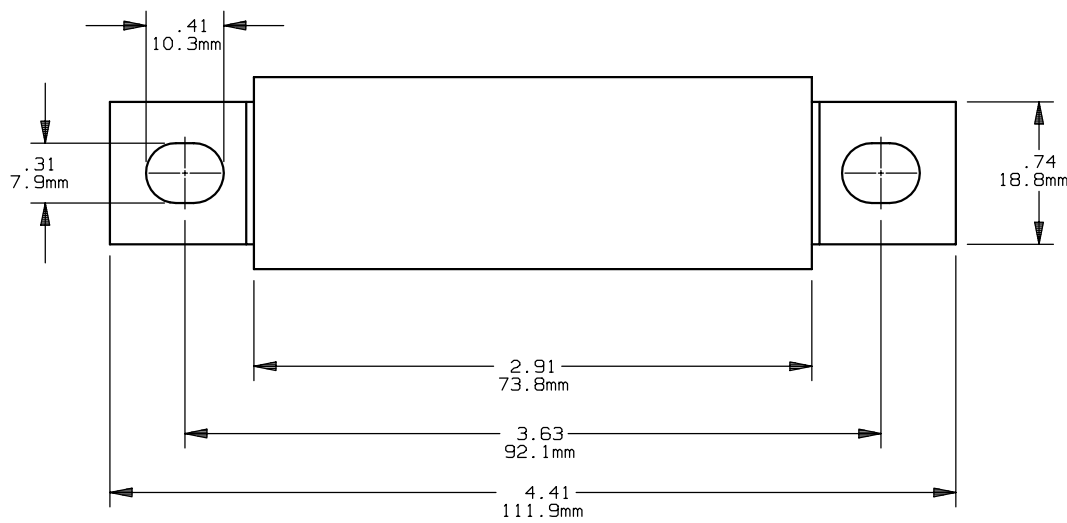

REV	DATE	ECO	DESCRIPTION	BY	CK	APP
L	1-10-06	NA	REDRAWN-WAS ON 13775 REV K	LDB	NA	NA

MERSEN USA NEWBURYPORT-MA, LLC
374 MERRIMAC STREET
NEWBURYPORT, MA 01950

A60X(65-100)-4, A60X(35-60)-4SG
A60Z(70-100)-4

OUTLINE DIMENSIONS
NOT TO BE USED FOR PRODUCTION

PRODUCT MANAGER

DESIGN ENGINEER

FORM 101

SIGN:
DATE:

SIGN:
DATE:

35-100A   600V

701238