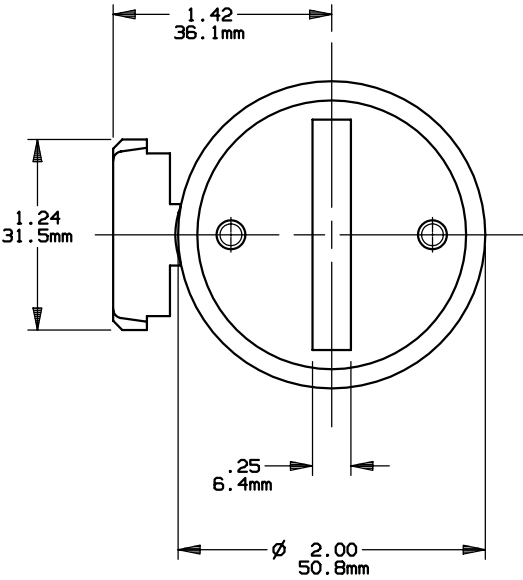

REV	DATE	ECO	DESCRIPTION	BY	CK	APP
B	3-9-07	NA	REDRAWN-WAS ON 18781 REV A HAND DRAWING	LDB	NA	NA

MERSEN MERSEN USA NEWBURYPORT-MA, LLC
374 MERRIMAC STREET
NEWBURYPORT, MA 01950

A60X(450, 500, 600) - 4TA

OUTLINE DIMENSIONS
NOT TO BE USED FOR PRODUCTION

PRODUCT MANAGER
SIGN:
DATE:

DESIGN ENGINEER
SIGN:
DATE:

FORM 101
450-600A 600V

18781