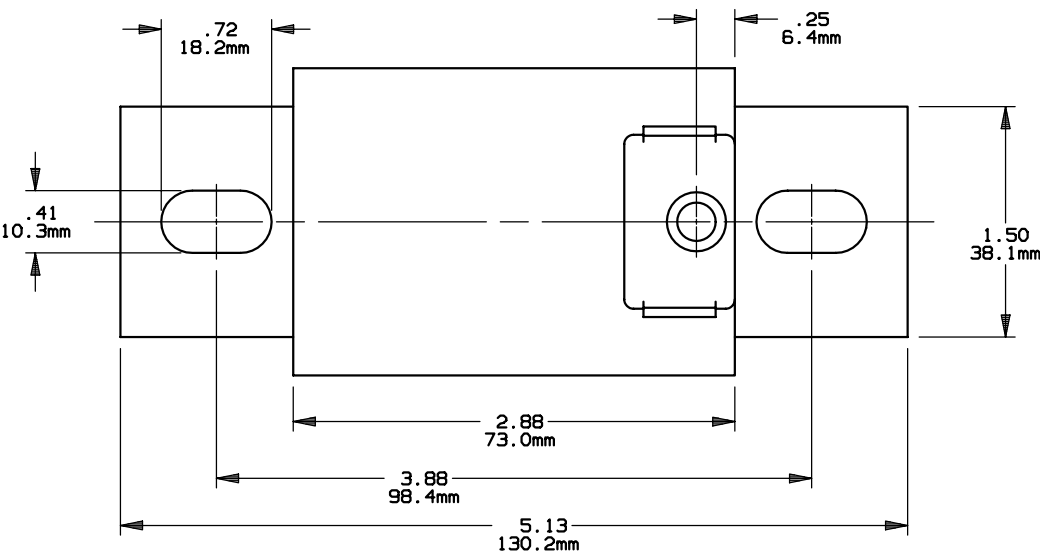

REV	DATE	ECO	DESCRIPTION	BY	CK	APP
B	3-9-07	NA	REDRAWN-WAS ON 18781 REV A HAND DRAWING	LDB	NA	NA

MERSEN MERSEN USA NEWBURYPORT-MA, LLC
374 MERRIMAC STREET
NEWBURYPORT, MA 01950

A60X(450, 500, 600) - 4TA

OUTLINE DIMENSIONS
NOT TO BE USED FOR PRODUCTION

PRODUCT MANAGER
SIGN:
DATE:

DESIGN ENGINEER
SIGN:
DATE:

FORM 101
450-600A 600V

18781