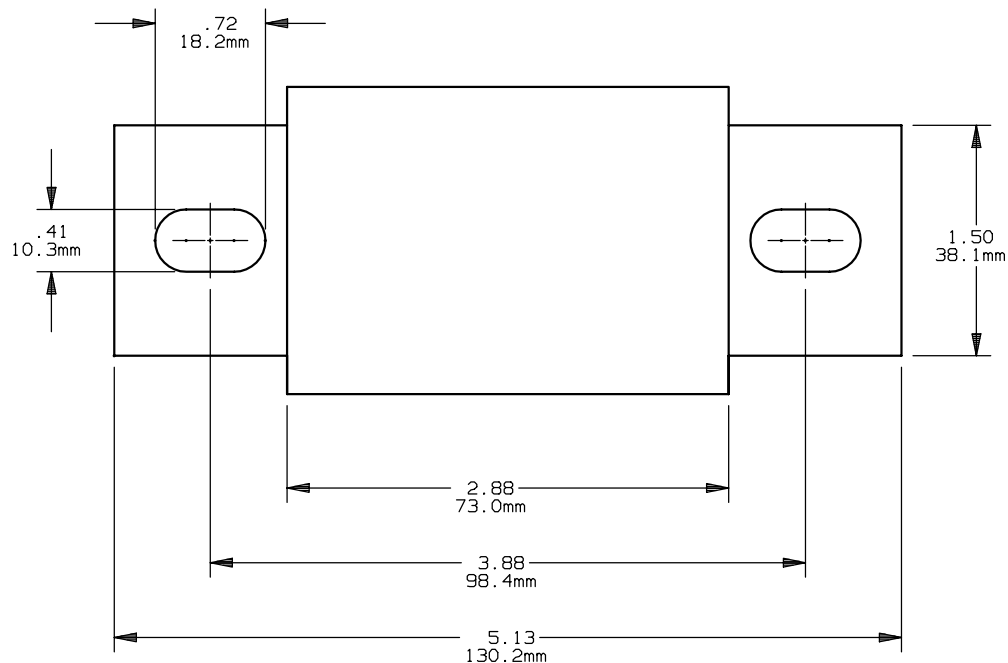

REV	DATE	ECO	DESCRIPTION	BY	CK	APP
L	1-10-06	NA	REDRAWN-WAS ON 13775 REV K	LDB	NA	NA

MERSEN USA NEWBURYPORT-MA, LLC
374 MERRIMAC STREET
NEWBURYPORT, MA 01950

A60Z(500,600)-4, A60X(450-600)-4

OUTLINE DIMENSIONS
NOT TO BE USED FOR PRODUCTION

PRODUCT MANAGER

DESIGN ENGINEER

FORM 101

SIGN:
DATE:

SIGN:
DATE:

450-600A 600V

701241