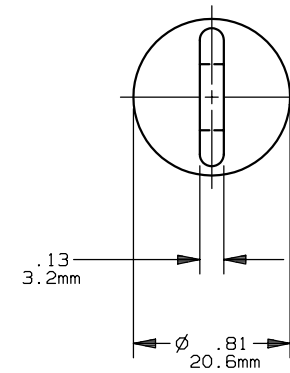

REV	DATE	ECO	DESCRIPTION	BY	CK	APP
L	1-10-06	NA	REDRAWN-WAS ON 13775 REV K	LDB	NA	NA

MERSEN USA NEWBURYPORT-MA, LLC
374 MERRIMAC STREET
NEWBURYPORT, MA 01950

A60X(35-60)-4, A60Z(35-50)-4

OUTLINE DIMENSIONS
NOT TO BE USED FOR PRODUCTION

PRODUCT MANAGER

DESIGN ENGINEER

FORM 101

SIGN:
DATE:

SIGN:
DATE:

35-60A 600V

701237