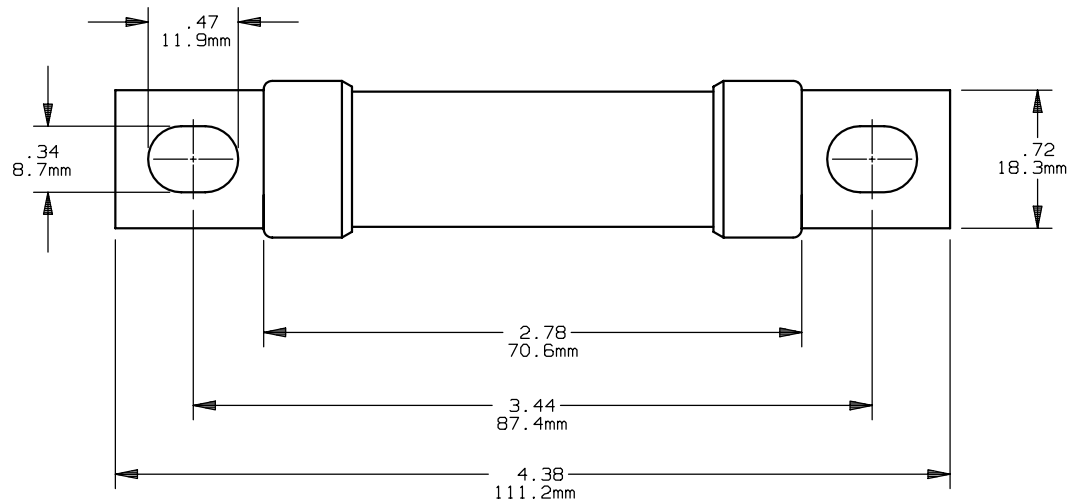

REV	DATE	ECO	DESCRIPTION	BY	CK	APP
L	1-10-06	NA	REDRAWN-WAS ON 13775 REV K	LDB	NA	NA

MERSEN USA NEWBURYPORT-MA, LLC
374 MERRIMAC STREET
NEWBURYPORT, MA 01950

A60X(35-60)-4, A60Z(35-50)-4

OUTLINE DIMENSIONS
NOT TO BE USED FOR PRODUCTION

PRODUCT MANAGER

DESIGN ENGINEER

FORM 101

SIGN:
DATE:

SIGN:
DATE:

35-60A 600V

701237