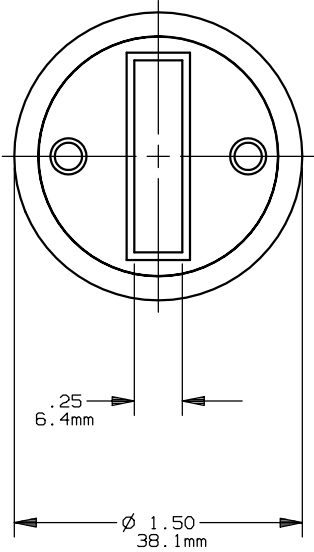

REV	DATE	ECO	DESCRIPTION	BY	CK	APP
L	1-10-06	NA	REDRAWN-WAS ON 13775 REV K	LDB	NA	NA

MERSEN USA NEWBURYPORT-MA, LLC
374 MERRIMAC STREET
NEWBURYPORT, MA 01950

A60X(225-400)-4, A60Z(225-400)-4
A60X400-4W, A60X400-4PL

OUTLINE DIMENSIONS
NOT TO BE USED FOR PRODUCTION

PRODUCT MANAGER

DESIGN ENGINEER

FORM 101

SIGN:

SIGN:

225-400A 600V

DATE:

DATE:

701240