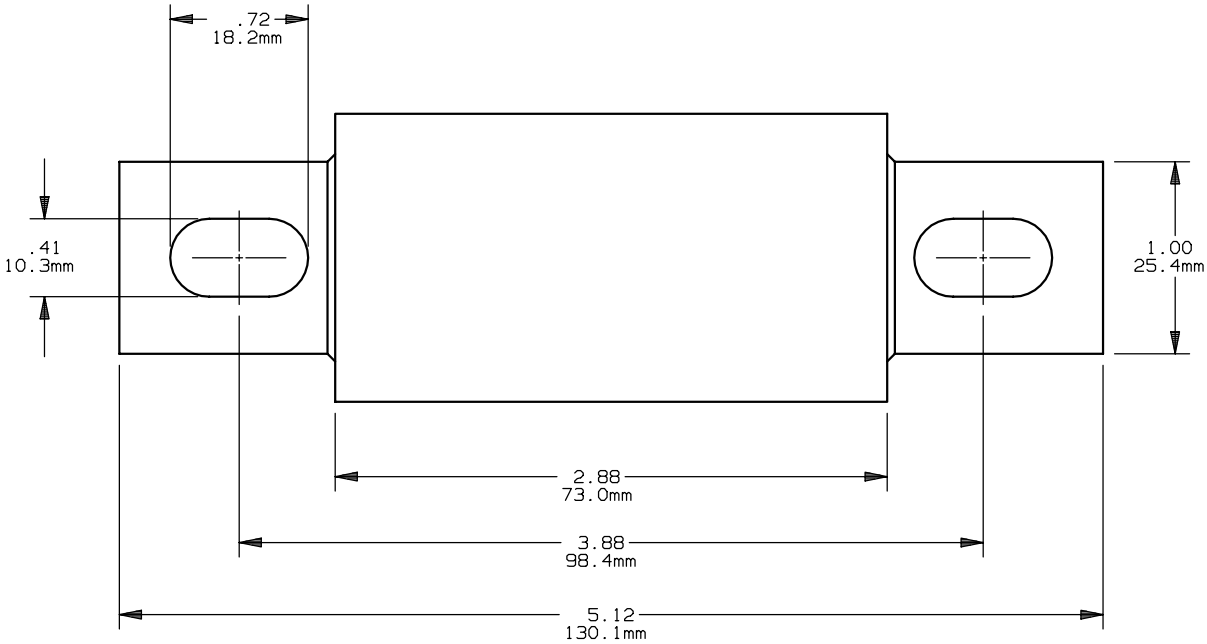

REV	DATE	ECO	DESCRIPTION	BY	CK	APP
L	1-10-06	NA	REDRAWN-WAS ON 13775 REV K	LDB	NA	NA

MERSEN USA NEWBURYPORT-MA, LLC
374 MERRIMAC STREET
NEWBURYPORT, MA 01950

A60X(225-400)-4, A60Z(225-400)-4
A60X400-4W, A60X400-4PL

OUTLINE DIMENSIONS
NOT TO BE USED FOR PRODUCTION

PRODUCT MANAGER

DESIGN ENGINEER

FORM 101

SIGN:

SIGN:

225-400A 600V

DATE:

DATE:

701240