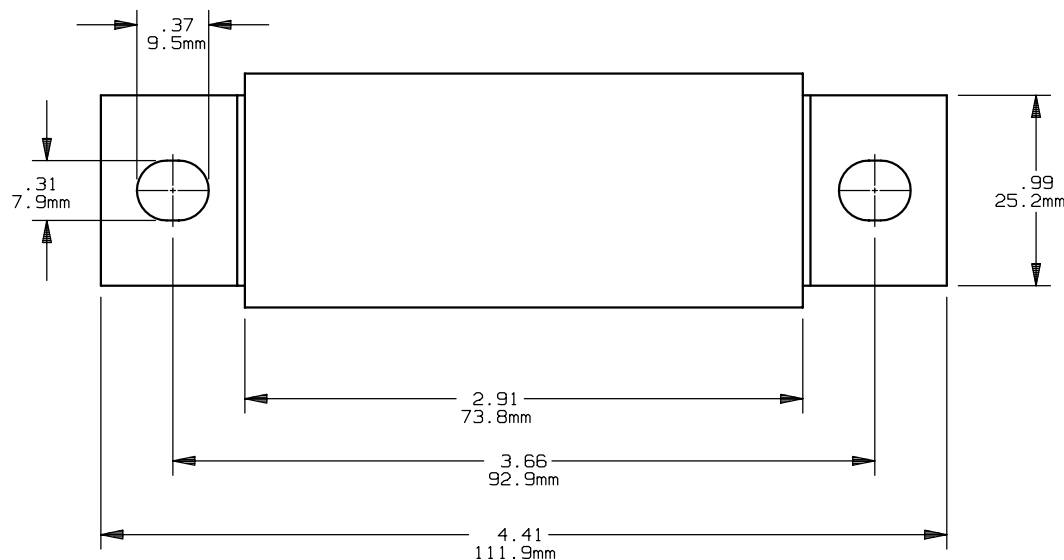

REV	DATE	ECO	DESCRIPTION	BY	CK	APP
L	1-10-06	NA	REDRAWN-WAS ON 13775 REV K	LDB	NA	NA

MERSEN USA NEWBURYPORT-MA, LLC
374 MERRIMAC STREET
NEWBURYPORT, MA 01950

A60X(125-200)-4, A60Z(150-175)-4

OUTLINE DIMENSIONS
NOT TO BE USED FOR PRODUCTION

PRODUCT MANAGER

DESIGN ENGINEER

FORM 101

SIGN:

SIGN:

125-200A

600V

DATE:

DATE:

701239