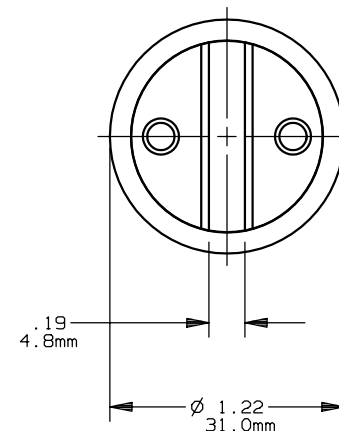

REV	DATE	ECO	DESCRIPTION	BY	CK	APP
L	1-10-06	NA	REDRAWN-WAS ON 13775 REV K	LDB	NA	NA

MERSEN USA NEWBURYPORT-MA, LLC
374 MERRIMAC STREET
NEWBURYPORT, MA 01950

A60X(125-200)-4, A60Z(150-175)-4

OUTLINE DIMENSIONS
NOT TO BE USED FOR PRODUCTION

PRODUCT MANAGER

DESIGN ENGINEER

FORM 101

SIGN:

SIGN:

125-200A

600V

DATE:

DATE:

701239