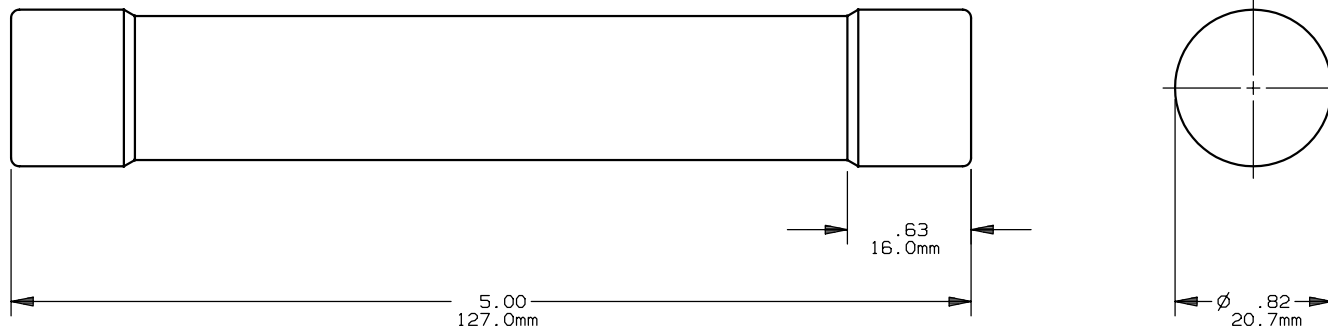

REV	DATE	ECO	DESCRIPTION	BY	CK	APP
D	1-10-06	NA	REDRAWN-WAS ON 13779 REV C	LDB	NA	NA

	MERSEN USA NEWBURYPORT-MA, LLC 374 MERRIMAC STREET NEWBURYPORT, MA 01950	A60X(1-30)-1  FORM 101  1-30A      600V	OUTLINE DIMENSIONS NOT TO BE USED FOR PRODUCTION
			13779
PRODUCT MANAGER  SIGN: DATE:	DESIGN ENGINEER  SIGN: DATE:		