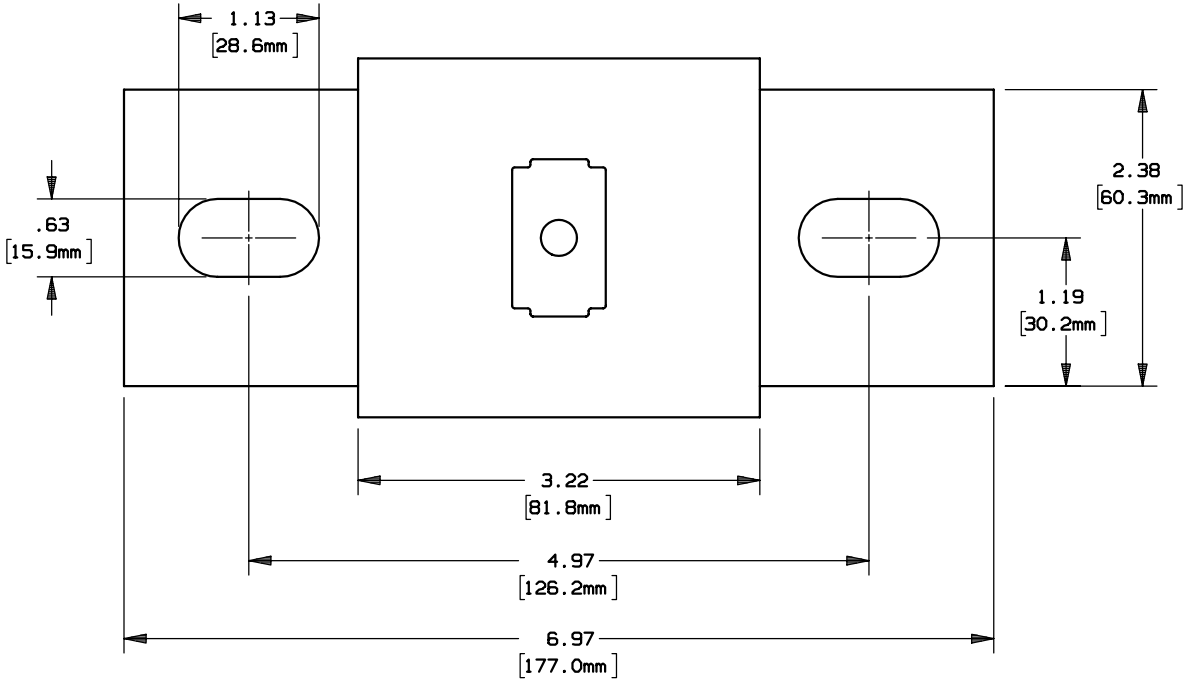

REV	DATE	ECO	DESCRIPTION	BY	CK	APP
A	9-18-03	N/A	DIM. ϕ 2.88 WAS 3.00	LDB	N/A	N/A

MERSEN USA NEWBURYPORT-MA, LLC
 374 MERRIMAC STREET
 NEWBURYPORT, MA 01950

A50QS(900, 1000, 1200) - 4IL

OUTLINE DIMENSIONS
 NOT TO BE USED FOR PRODUCTION

PRODUCT MANAGER

DESIGN ENGINEER

FORM 101

SIGN:
 DATE:

SIGN:
 DATE:

900-1200A 500V

700865