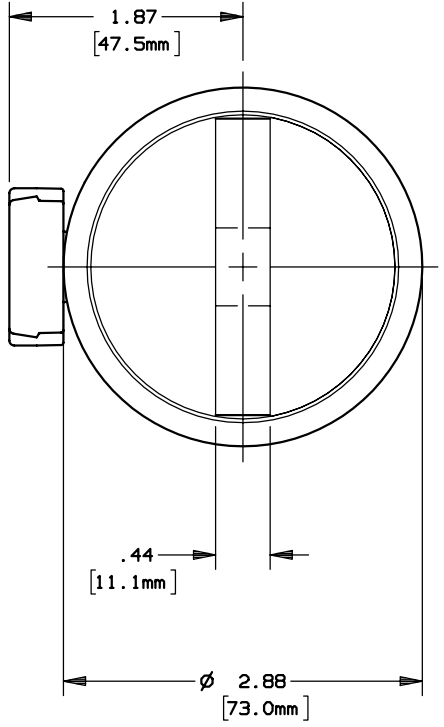

REV	DATE	ECO	DESCRIPTION	BY	CK	APP
A	9-18-03	N/A	DIM. ϕ 2.88 WAS 3.00	LDB	N/A	N/A

MERSEN USA NEWBURYPORT-MA, LLC
 374 MERRIMAC STREET
 NEWBURYPORT, MA 01950

A50QS(900, 1000, 1200) - 4IL

OUTLINE DIMENSIONS
 NOT TO BE USED FOR PRODUCTION

PRODUCT MANAGER

DESIGN ENGINEER

FORM 101

SIGN:
 DATE:

SIGN:
 DATE:

900-1200A 500V

700865