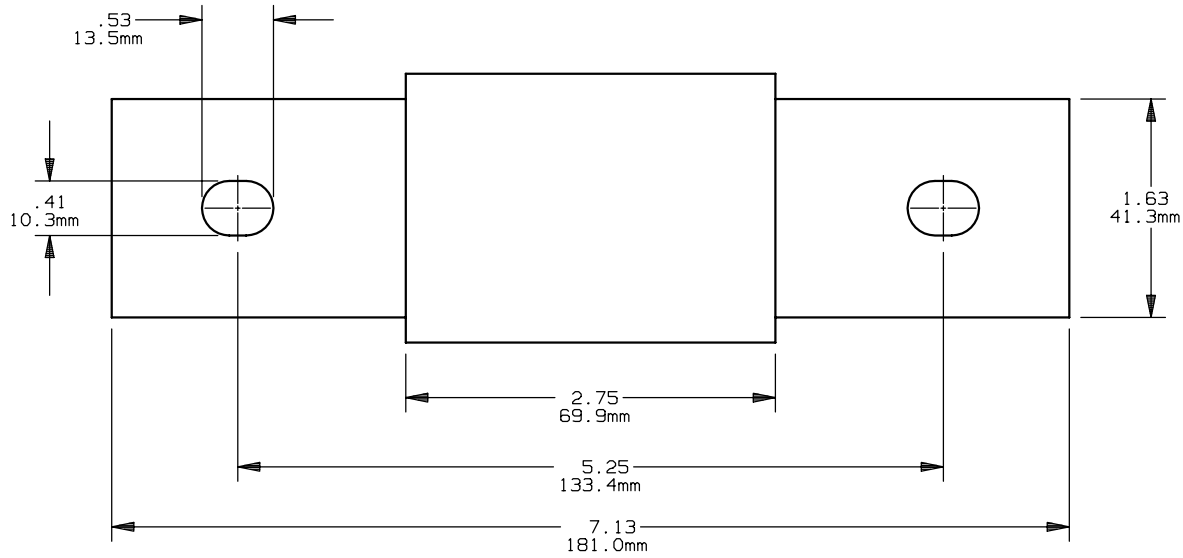

REV	DATE	ECO	DESCRIPTION	BY	CK	APP
C	1-17-06	NA	REDRAWN-WAS ON 16024 REV B	LDB	NA	NA

MERSEN USA NEWBURYPORT-MA, LLC
374 MERRIMAC STREET
NEWBURYPORT, MA 01950

A4BX(225-400)-150J

OUTLINE DIMENSIONS
NOT TO BE USED FOR PRODUCTION

PRODUCT MANAGER

DESIGN ENGINEER

FORM 480

SIGN:
DATE:

SIGN:
DATE:

225-400A   600V

701246