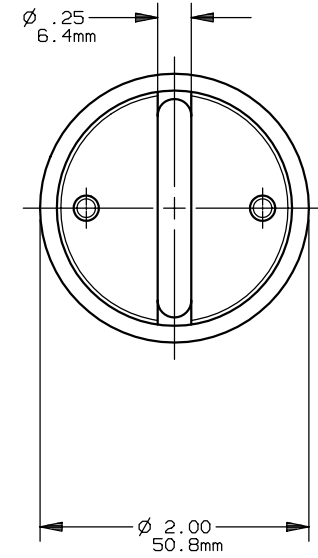

REV	DATE	ECO	DESCRIPTION	BY	CK	APP
C	1-17-06	NA	REDRAWN-WAS ON 16024 REV B	LDB	NA	NA

MERSEN USA NEWBURYPORT-MA, LLC
374 MERRIMAC STREET
NEWBURYPORT, MA 01950

A4BX(225-400)-150J

OUTLINE DIMENSIONS
NOT TO BE USED FOR PRODUCTION

PRODUCT MANAGER

DESIGN ENGINEER

FORM 480

SIGN:
DATE:

SIGN:
DATE:

225-400A   600V

701246