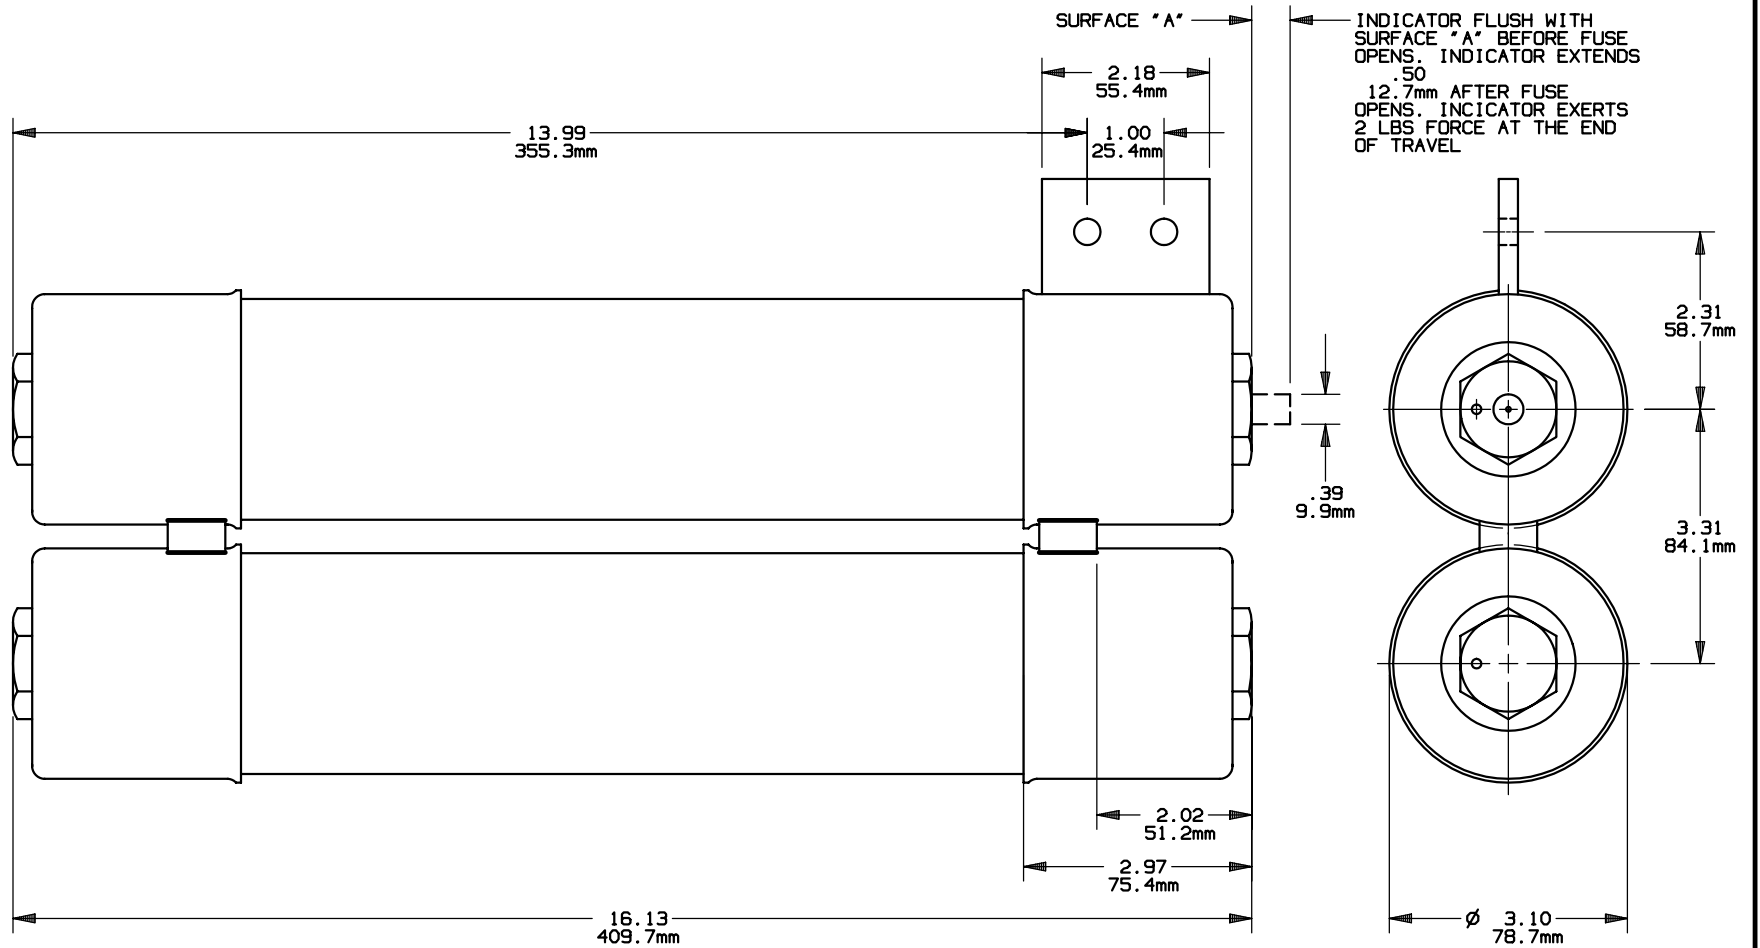

REV	DATE	ECO	DESCRIPTION	BY	CK	APP
A	2-11-08	NA	UPDATED FORMAT; REDRAWN. WAS ON 24124 REV -	GDR	NA	NA

MERSEN USA NEWBURYPORT-MA, LLC
374 MERRIMAC STREET
NEWBURYPORT, MA 01950

A480R24R & A480R18R (-1HE)

MEDIUM VOLTAGE TYPE 1HE

18-24R 5.08kV

OUTLINE DIMENSIONS
NOT TO BE USED FOR PRODUCTION

24124

PRODUCT MANAGER

DESIGN ENGINEER

SIGN:

SIGN:

DATE: