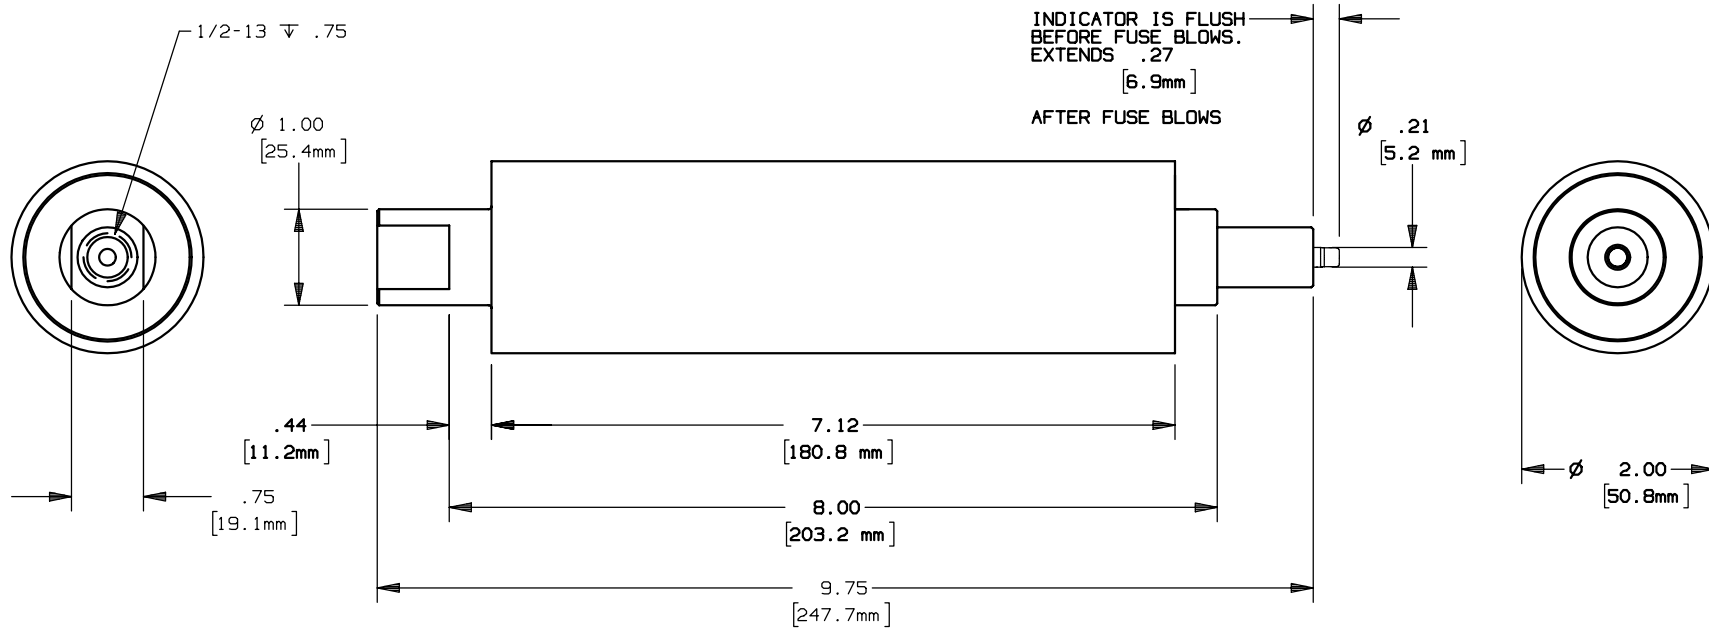

REV	DATE	ECO	DESCRIPTION	BY	CK	APP
-	9/16/04	NA	ADDED CAT NO'S A550C(65,75)-75	ELO	NA	NA

MERSEN USA NEWBURYPORT-MA, LLC
374 MERRIMAC STREET
NEWBURYPORT, MA 01950

A550C(6 THRU 75)-75
A430C(6 THRU 100)-75

OUTLINE DIMENSIONS
NOT TO BE USED FOR PRODUCTION

PRODUCT MANAGER

DESIGN ENGINEER

MEDIUM VOLTAGE CAPACITOR FUSE

SIGN:

SIGN:

6-75A 5.5kV

DATE:

DATE:

6-100A 4.3kV

701082