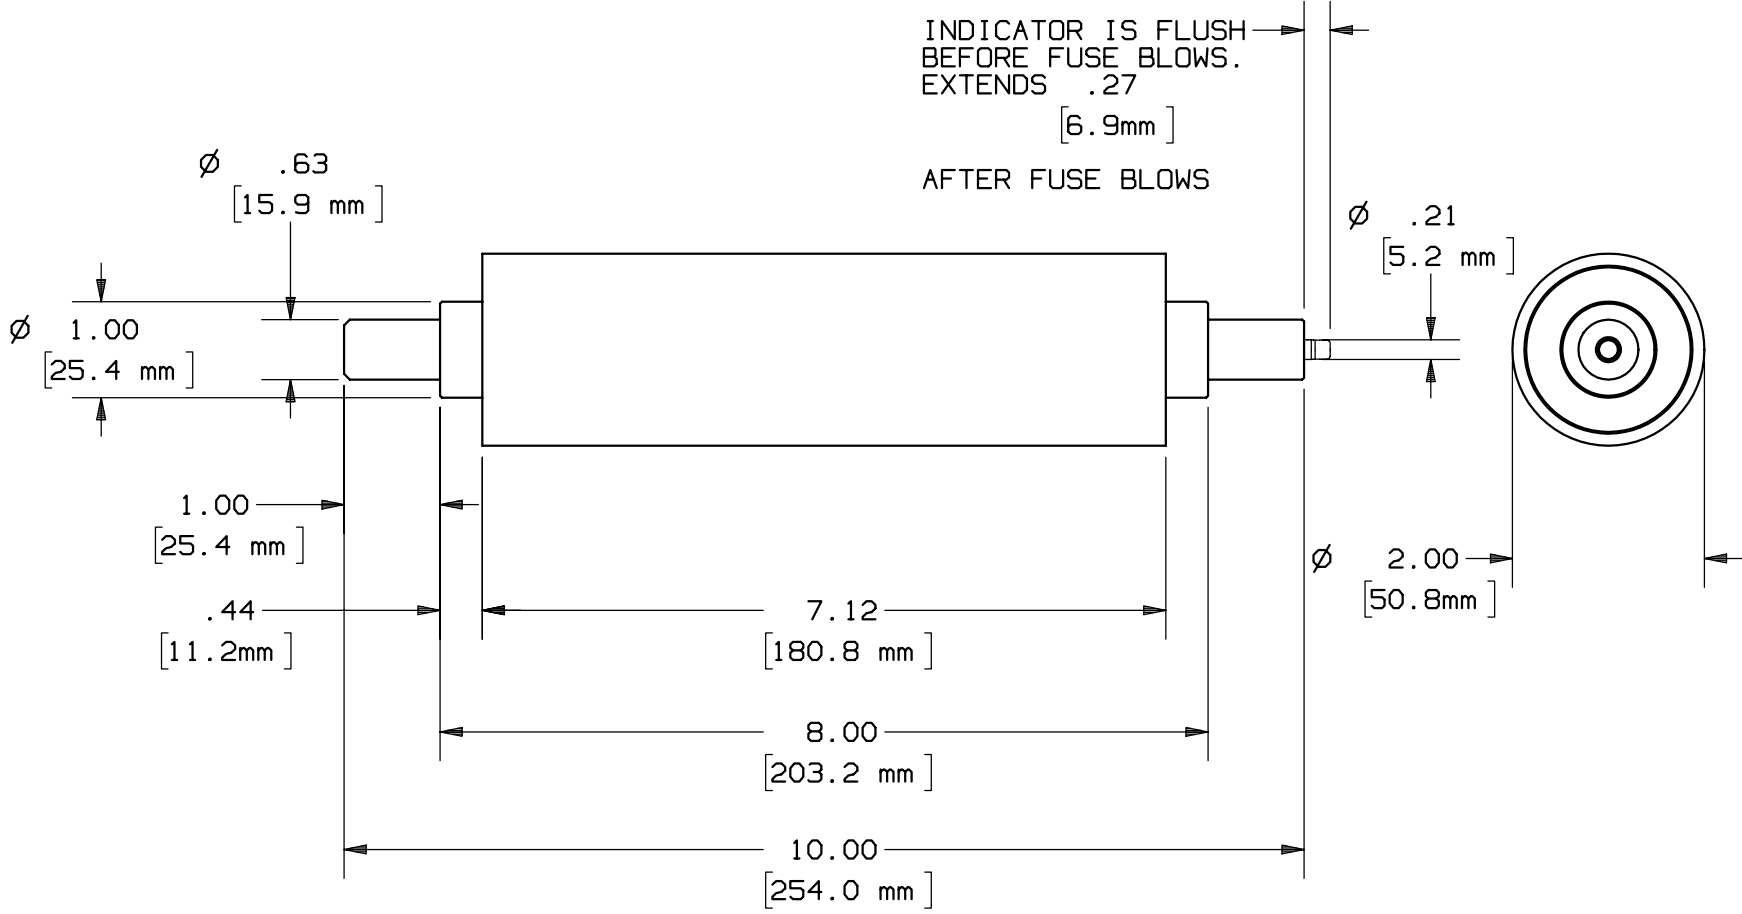

REV	DATE	ECO	DESCRIPTION	BY	CK	APP
-	1-22-03	NA	INITIAL RELEASE	KMH	NA	NA
A	3-12-03	NA	ADDED AMP RATINGS 6 - 50	KMH	NA	NA

	MERSEN USA NEWBURYPORT-MA, LLC 374 MERRIMAC STREET NEWBURYPORT, MA 01950	A430C(6 THRU 100)-70 MEDIUM VOLTAGE CAPACITOR FUSE 6 - 100 Amps 4.3kV	OUTLINE DIMENSIONS NOT TO BE USED FOR PRODUCTION
	PRODUCT MANAGER SIGN: DATE:		DESIGN ENGINEER SIGN: DATE: