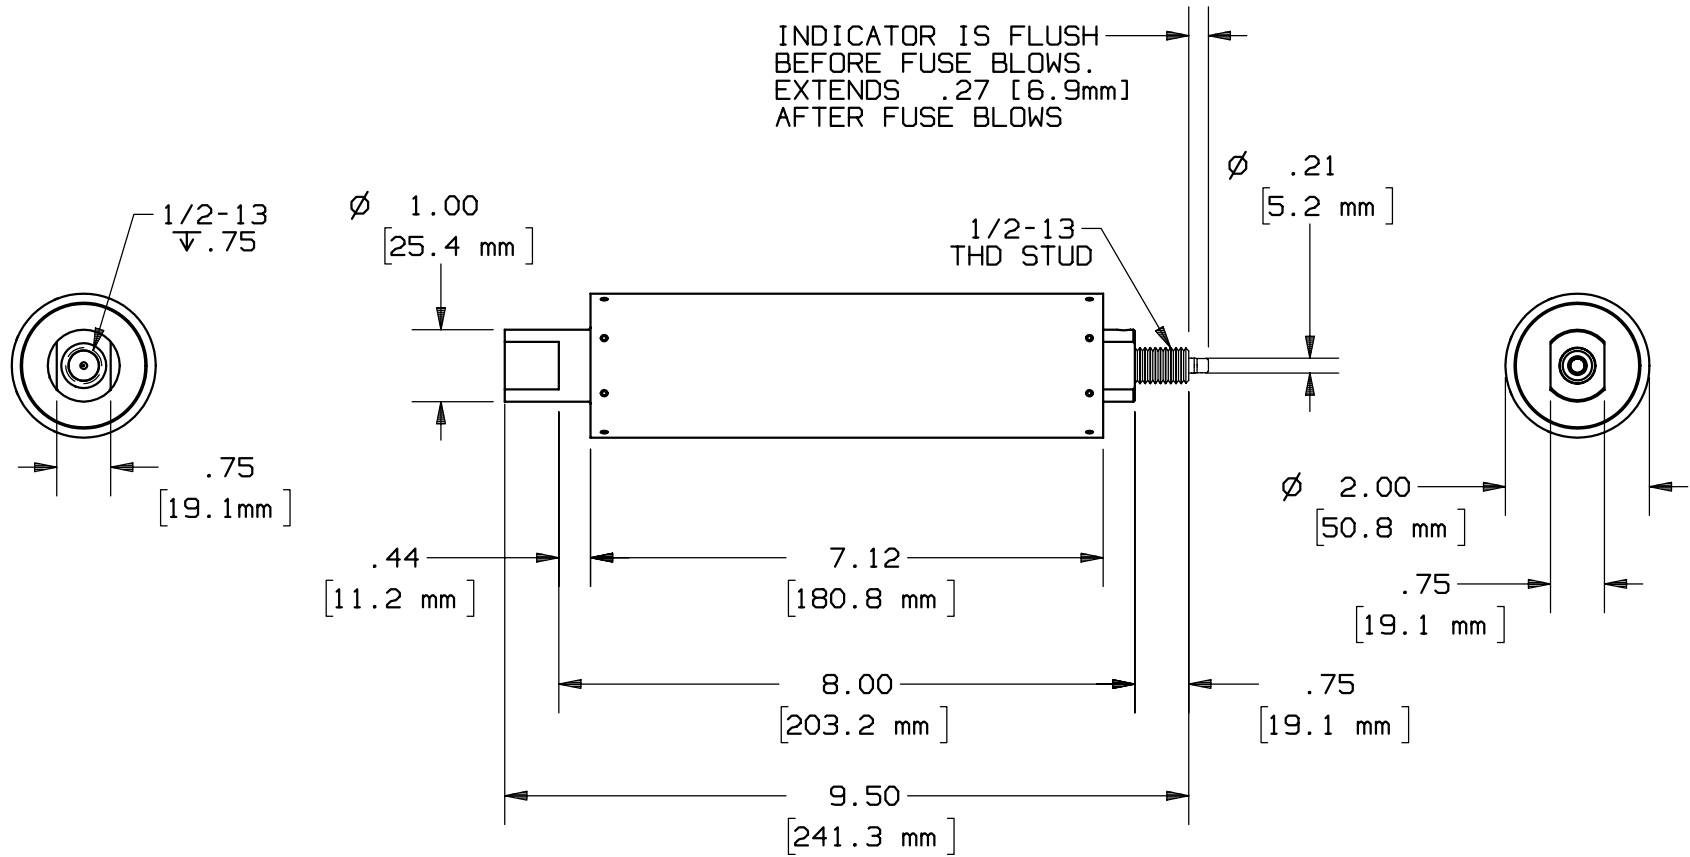

REV	DATE	ECO	DESCRIPTION	BY	CK	APP
A	2/25/05	NA	ADDED CAT NO'S A550C(65,75)-15	ELO	NA	NA

	MERSEN USA NEWBURYPORT-MA, LLC 374 MERRIMAC STREET NEWBURYPORT, MA 01950	A550C(6 THRU 75)-15 A430C(6 THRU 100)-15 MEDIUM VOLTAGE CAPACITOR FUSE	OUTLINE DIMENSIONS NOT TO BE USED FOR PRODUCTION
	PRODUCT MANAGER SIGN: DATE:	DESIGN ENGINEER SIGN: DATE:	6 - 75 Amps 5.5kV 6 - 100 Amps 4.3kV