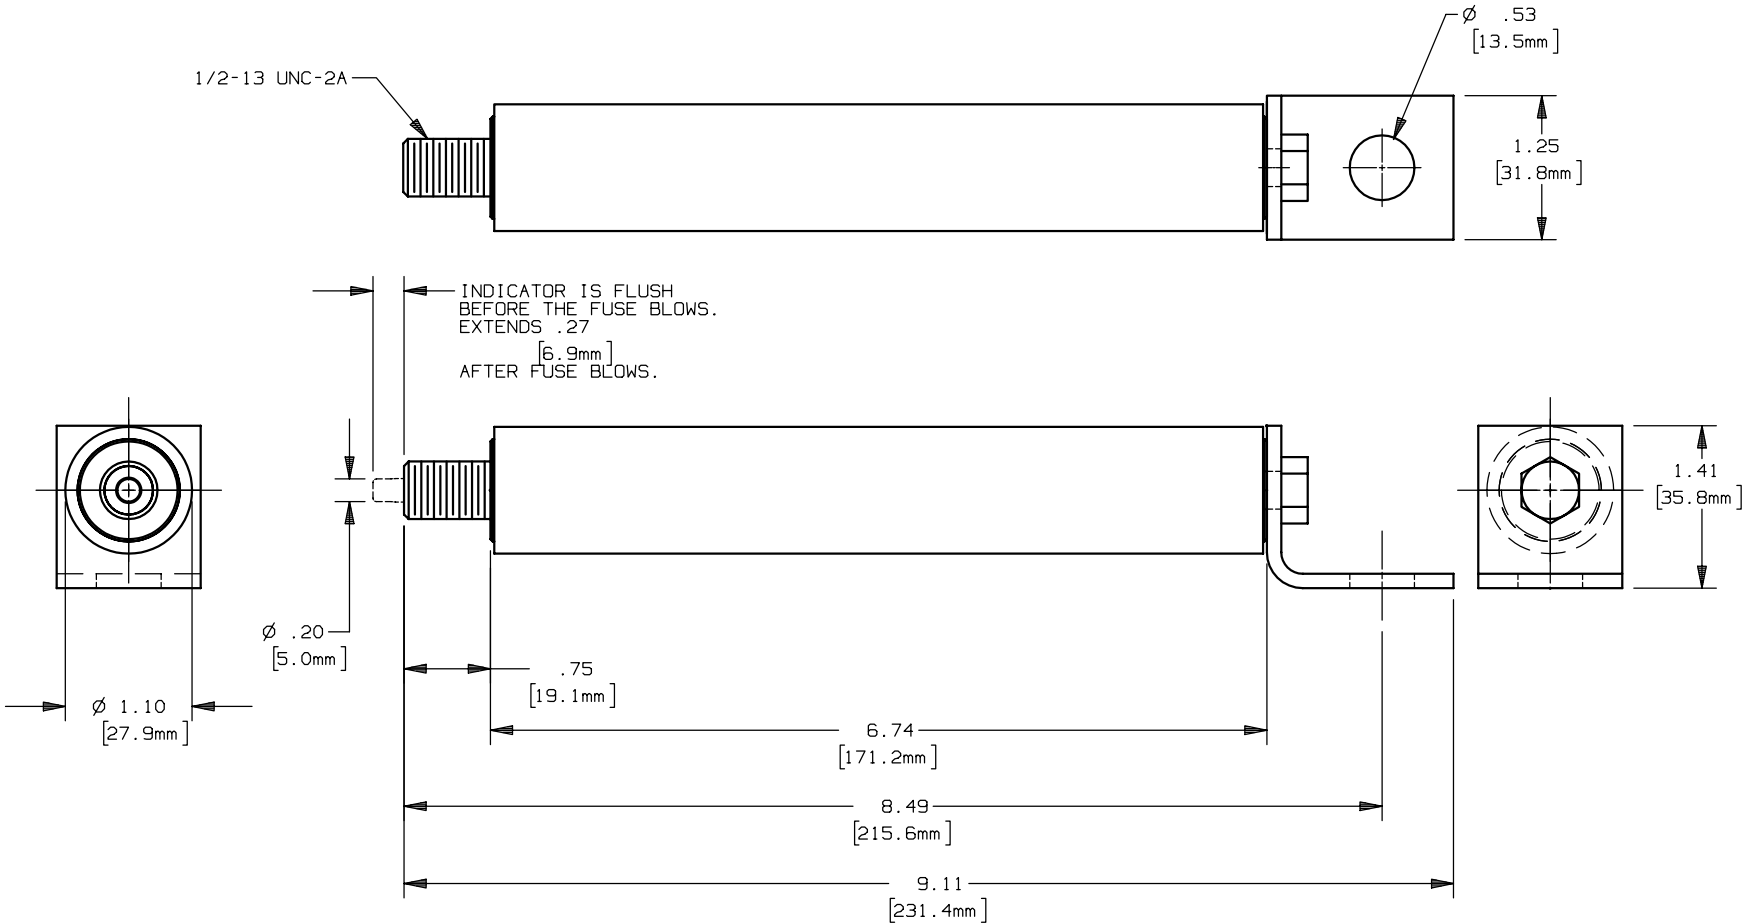

REV	DATE	ECO	DESCRIPTION	BY	CK	APP
-	10/1/04	NA	MOVED A250C(135-150)-50 TO OUTLINE DWG 701083	ELO	NA	NA

	MERSEN USA NEWBURYPORT-MA, LLC 374 MERRIMAC STREET NEWBURYPORT, MA 01950	A250C(25-125)-50 MEDIUM VOLTAGE CAPACITOR FUSE 25-125A 2.5kV	OUTLINE DIMENSIONS NOT TO BE USED FOR PRODUCTION 701073
	PRODUCT MANAGER SIGN: DATE:	DESIGN ENGINEER SIGN: DATE:	