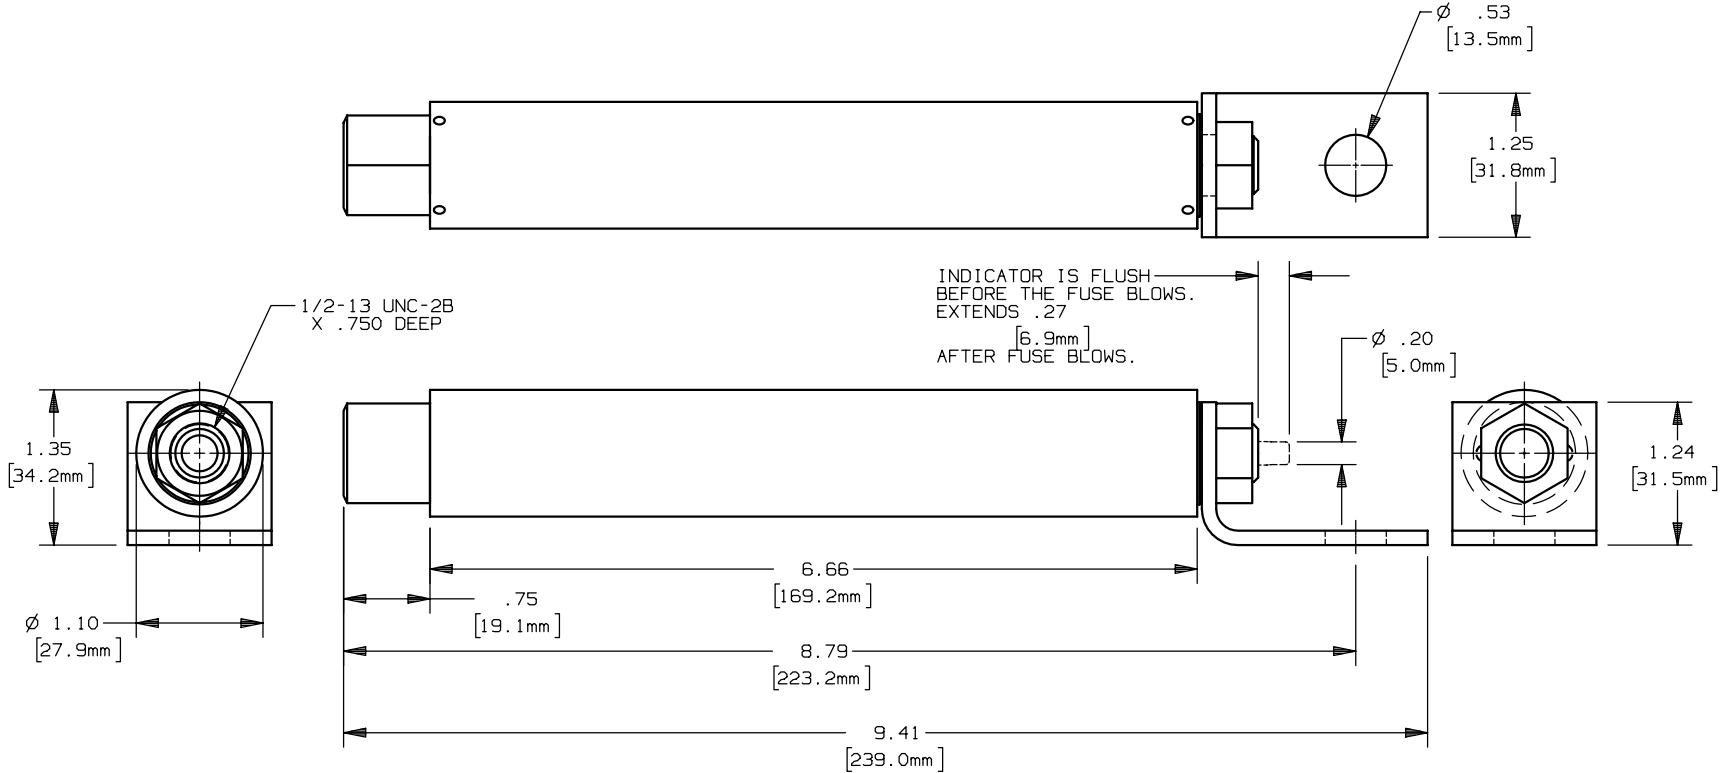

REV	DATE	ECO	DESCRIPTION	BY	CK	APP
A	7/19/04	NA	ADDED ADDITIONAL AMP RATINGS	ELO	NA	NA

MERSEN MERSEN USA NEWBURYPORT-MA, LLC
374 MERRIMAC STREET
NEWBURYPORT, MA 01950

PRODUCT MANAGER
SIGN:
DATE:

DESIGN ENGINEER
SIGN:
DATE:

A250C(25-125)-30
MEDIUM VOLTAGE CAPACITOR FUSE
25-125A 2.5kV

OUTLINE DIMENSIONS
NOT TO BE USED FOR PRODUCTION

701045