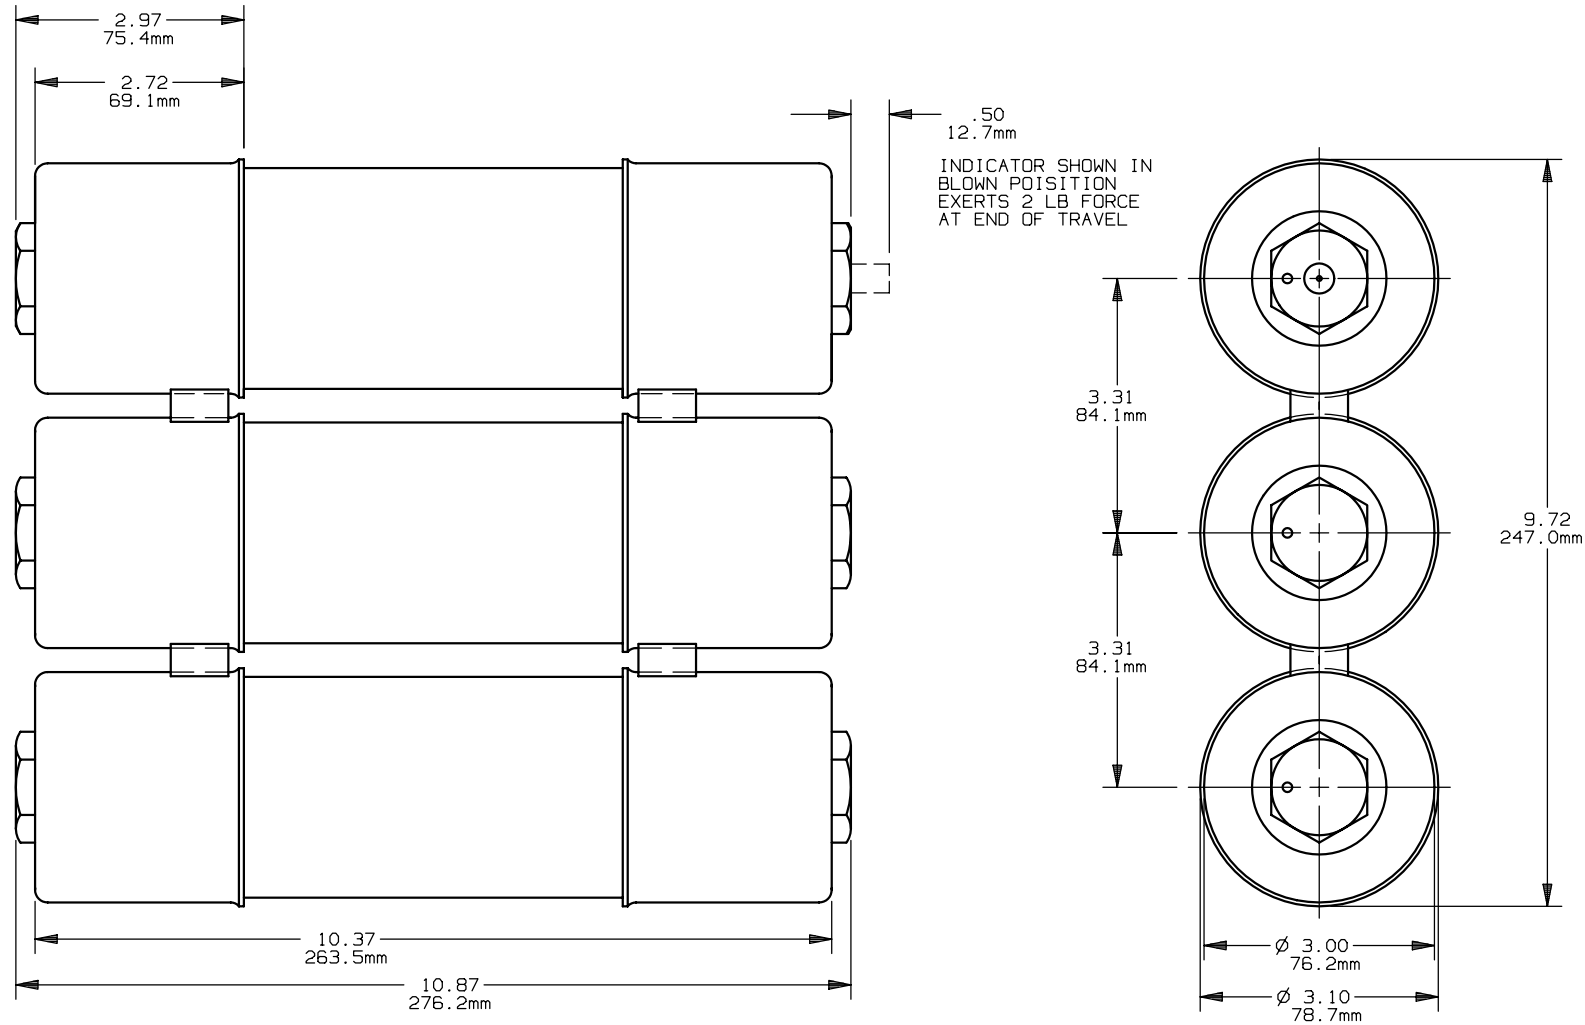

REV	DATE	ECO	DESCRIPTION	BY	CK	APP
D	1-31-06	NA	REDRAWN-WAS ON 16422 REV C REMOVED A240R30R	LDB	NA	NA

	MERSEN USA NEWBURYPORT-MA, LLC 374 MERRIMAC STREET NEWBURYPORT, MA 01950	A240R36R	OUTLINE DIMENSIONS NOT TO BE USED FOR PRODUCTION
	PRODUCT MANAGER	DESIGN ENGINEER	MEDIUM VOLTAGE 36R 2.75KV
SIGN: DATE:	SIGN: DATE:		16422