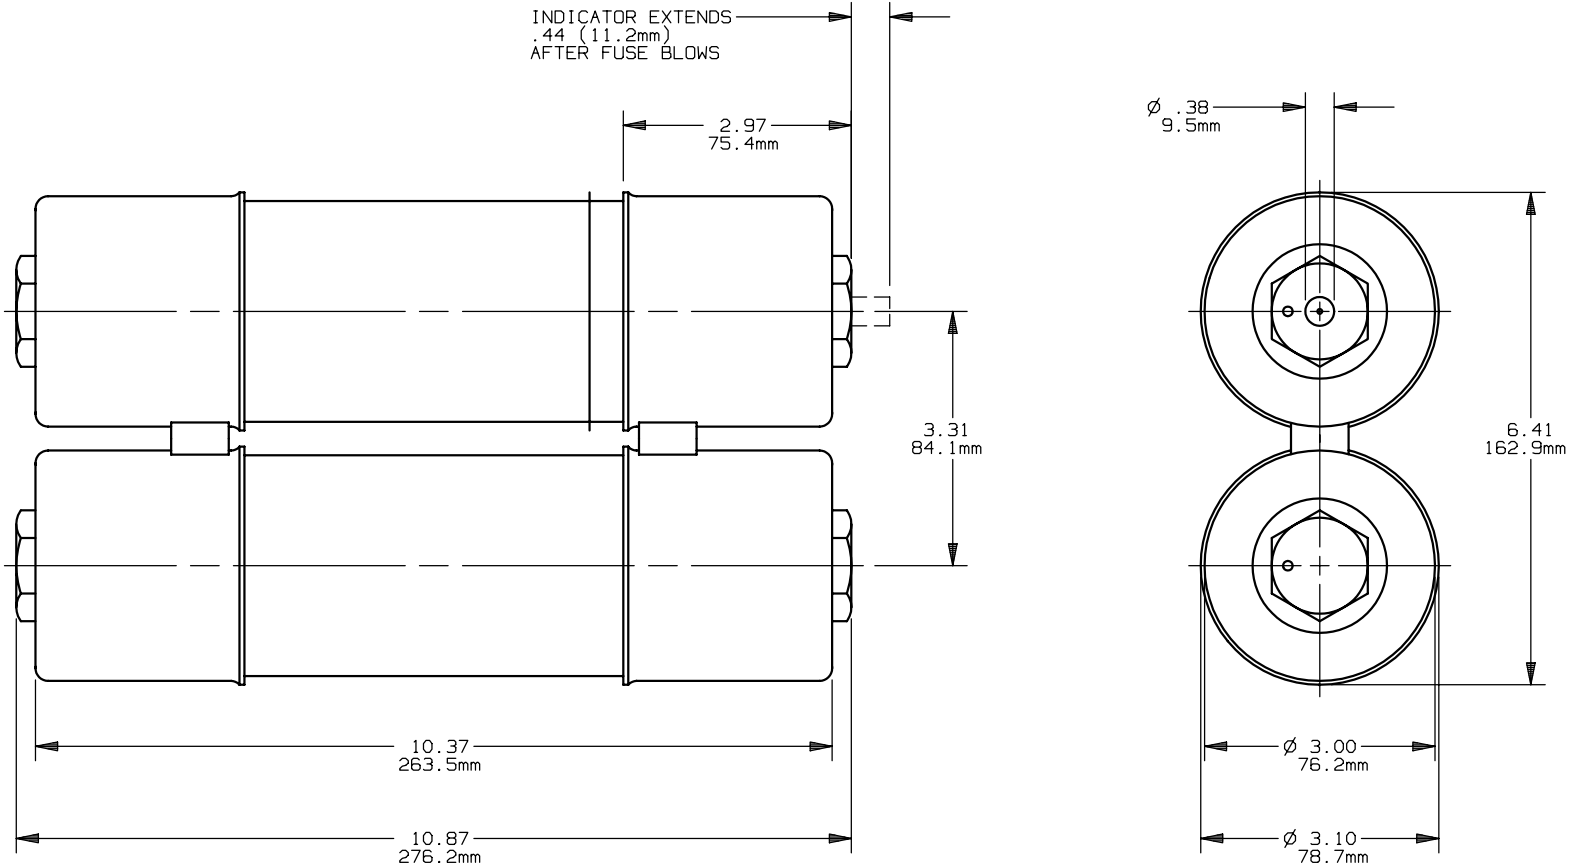

REV	DATE	ECO	DESCRIPTION	BY	CK	APP
C	12/05/07	NA	UPDATED FORMAT AND REDRAWN WAS ON DWG 18453 REV B	JMM	NA	NA

MERSEN MERSEN USA NEWBURYPORT-MA, LLC
374 MERRIMAC STREET
NEWBURYPORT, MA 01950

PRODUCT MANAGER
SIGN:
DATE:

DESIGN ENGINEER
SIGN:
DATE:

A240R(18,24)R
MEDIUM VOLTAGE MOTOR STARTER
18R, 24R   2.4kV

OUTLINE DIMENSIONS
NOT TO BE USED FOR PRODUCTION
18453