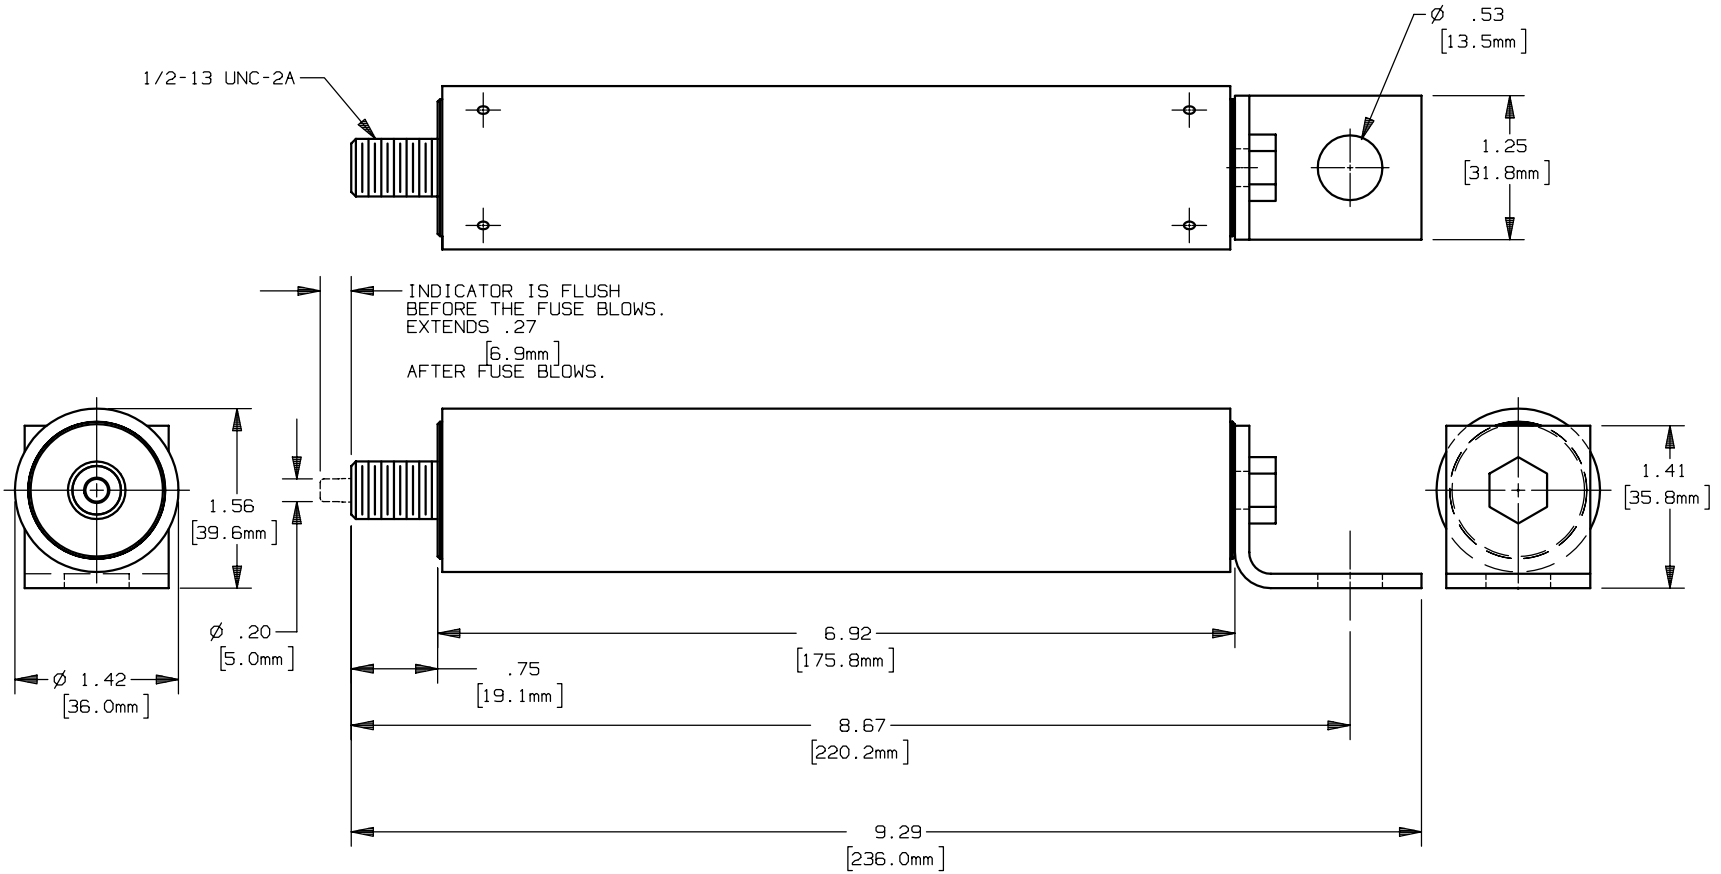

REV	DATE	ECO	DESCRIPTION	BY	CK	APP
A	7/19/04	NA	ADDED ADDITIONAL AMP RATINGS	ELO	NA	NA

	MERSEN USA NEWBURYPORT-MA, LLC 374 MERRIMAC STREET NEWBURYPORT, MA 01950	A200C(165-200)-50  MEDIUM VOLTAGE CAPACITOR FUSE	OUTLINE DIMENSIONS NOT TO BE USED FOR PRODUCTION
	PRODUCT MANAGER  SIGN: DATE:	DESIGN ENGINEER  SIGN: DATE:	165-200A      2.0kV