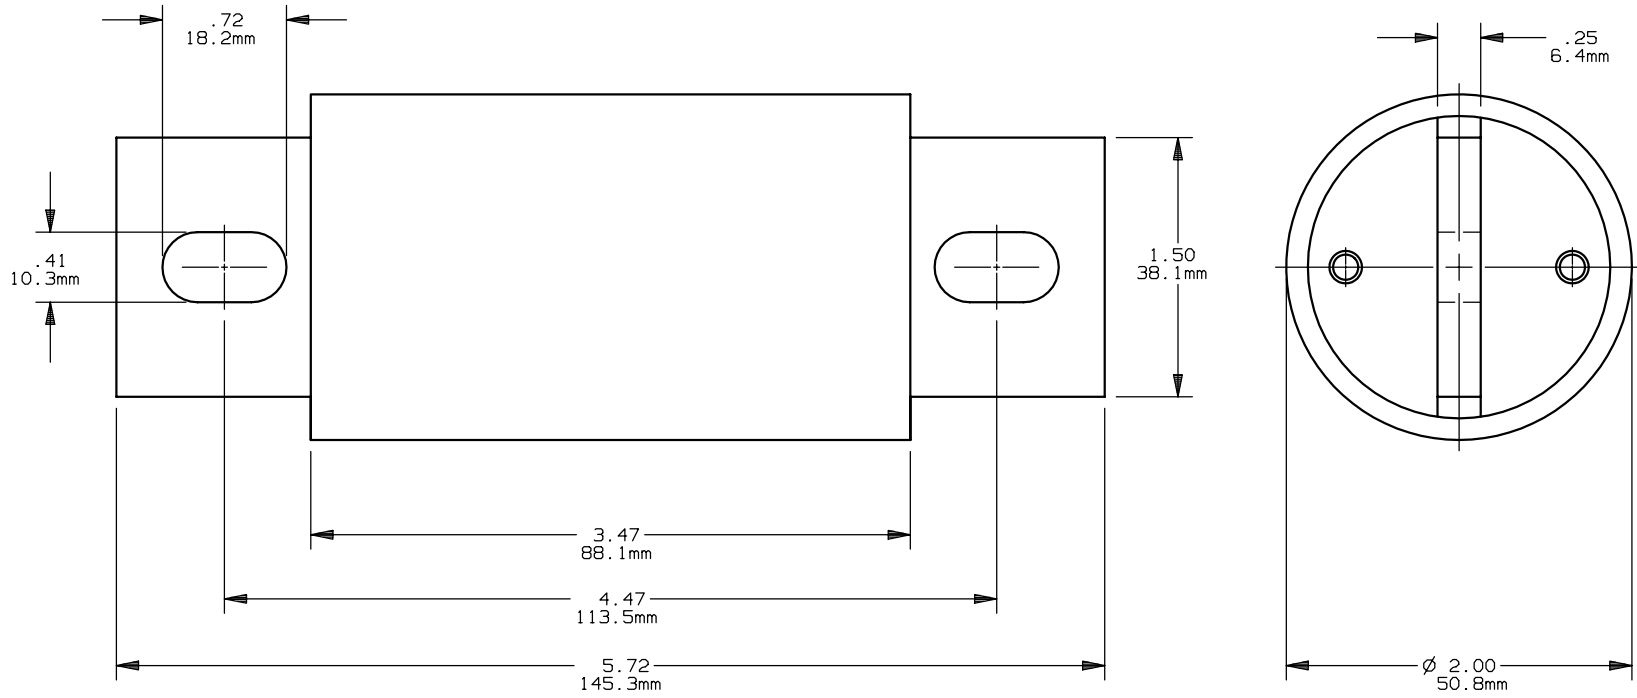

REV	DATE	ECO	DESCRIPTION	BY	CK	APP
N	2-13-06	NA	REDRAWN-WAS ON 16209 REV M	LDB	NA	NA

	MERSEN USA NEWBURYPORT-MA, LLC 374 MERRIMAC STREET NEWBURYPORT, MA 01950	A100P(225-400)-4 FORM 101 225-400A 1000V	OUTLINE DIMENSIONS NOT TO BE USED FOR PRODUCTION
	PRODUCT MANAGER SIGN: DATE:		DESIGN ENGINEER SIGN: DATE: