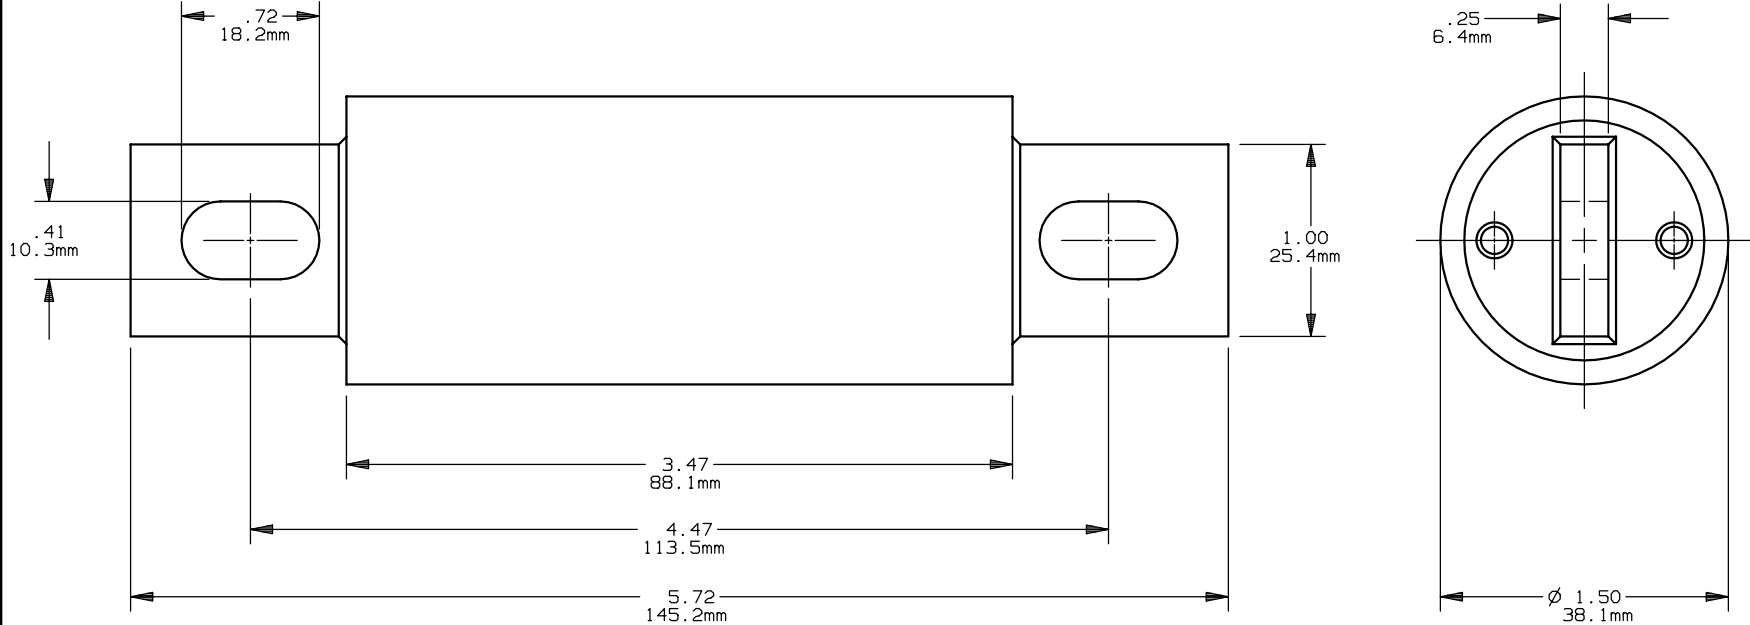

REV	DATE	ECO	DESCRIPTION	BY	CK	APP
N	2-13-06	NA	REDRAWN-WAS ON 16209 REV M	LDB	NA	NA

MERSEN MERSEN USA NEWBURYPORT-MA, LLC
374 MERRIMAC STREET
NEWBURYPORT, MA 01950

A100P(125-200)-4

OUTLINE DIMENSIONS
NOT TO BE USED FOR PRODUCTION

PRODUCT MANAGER
SIGN:
DATE:

DESIGN ENGINEER
SIGN:
DATE:

FORM 101
125-200A 1000V

701281