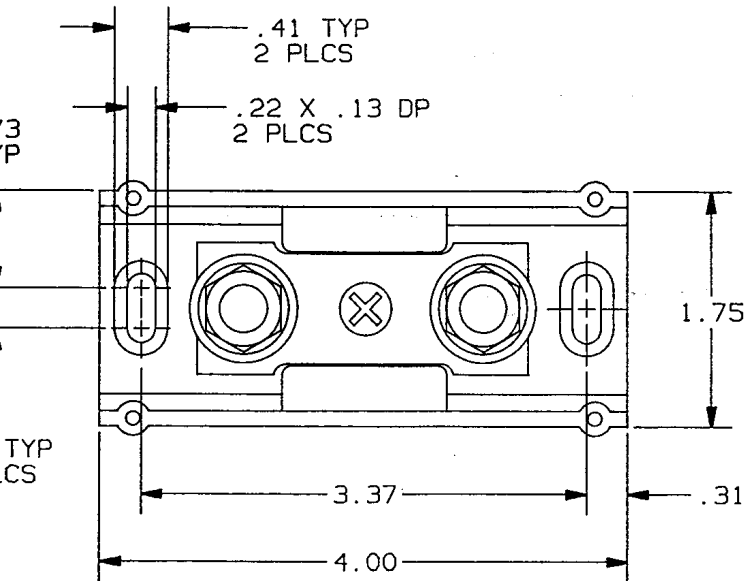

REV	DATE	ECO	DESCRIPTION	BY	CK
00	4/94		RELEASED	GO	

P/N	WIRE RANGE & TORQUE (IN-LBS)				U/L		CSA
	PRIMARY		SECONDARY		FILE #	GUIDE #	REPORT #
	RANGE	TORQUE	RANGE	TORQUE			
66201	3/8" STUD	228	3/8" STUD	228	E73571	XCFR2	LR69363

CONTROLLED COPY

ISSUED TO Newburyport
DATE MAY 0 5 1994