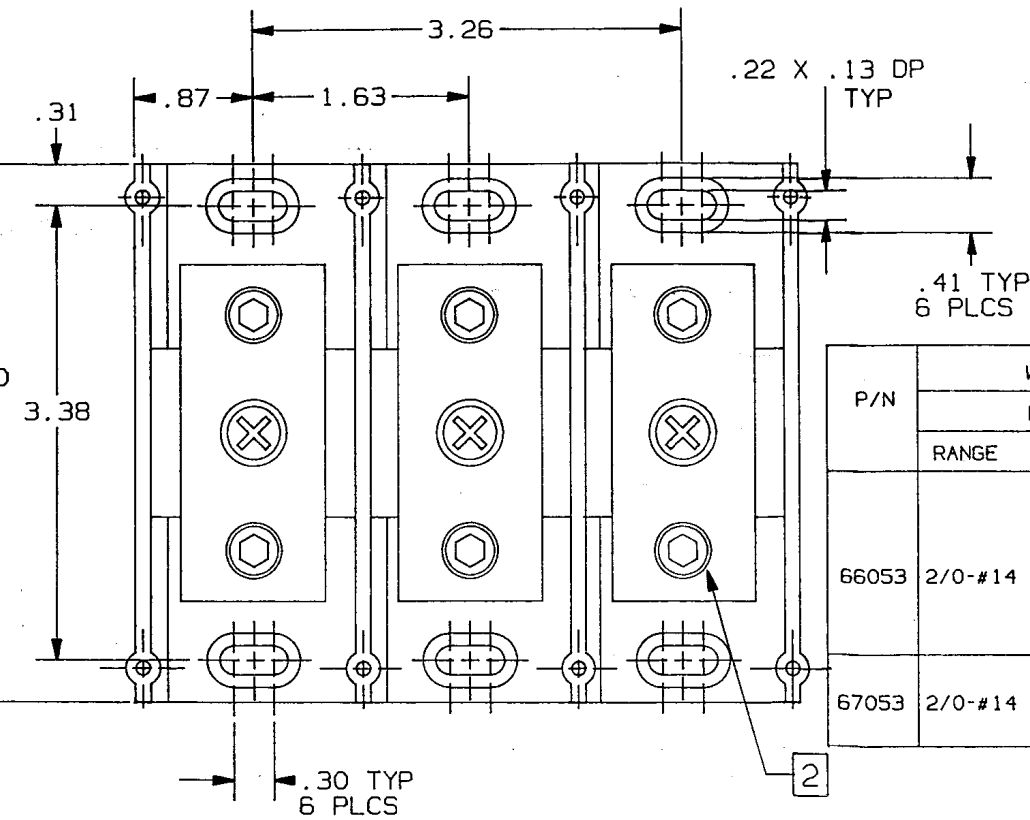

REV	DATE	ECO	DESCRIPTION	BY	CK
00	5/92		RELEASED PER ECO	HY	GD

TABLE I