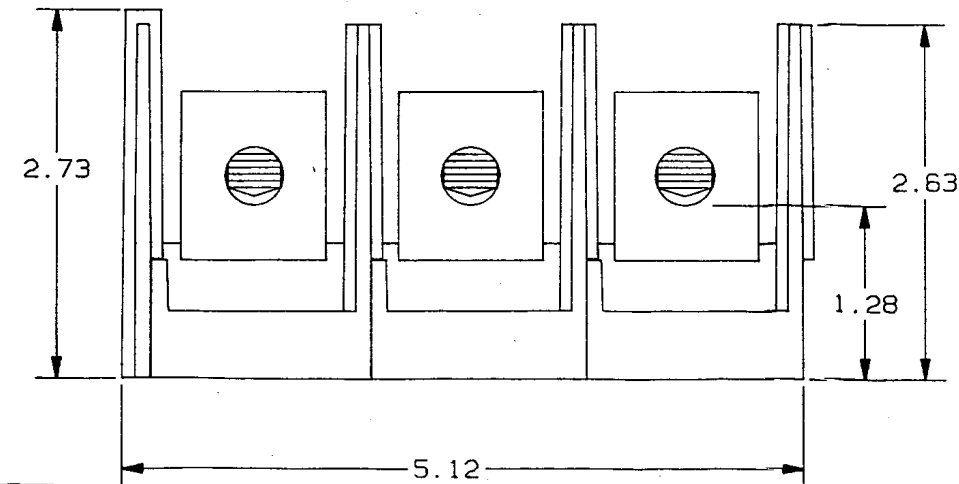

P/N	WIRE RANGE & TORQUE (IN-LBS)				U/L		CSA		
	PRIMARY		SECONDARY		FILE NO.	GUIDE NO.	REPORT NO.		
	RANGE	TORQUE	RANGE	TORQUE					
66053	2/0-#14	2/0-#3	50	2/0-#14	2/0-#3	E73571	XCFR2	LR69363	
		#4-#6	45		#4-#6				45
		#8	40		#8				40
		#10-#14	35		#10-#14				35
67053	2/0-#14	2/0-#6	120	2/0-#14	2/0-#6	E73571	XCFR2	LR15469	
		#8-#14	50		#8-#14				50