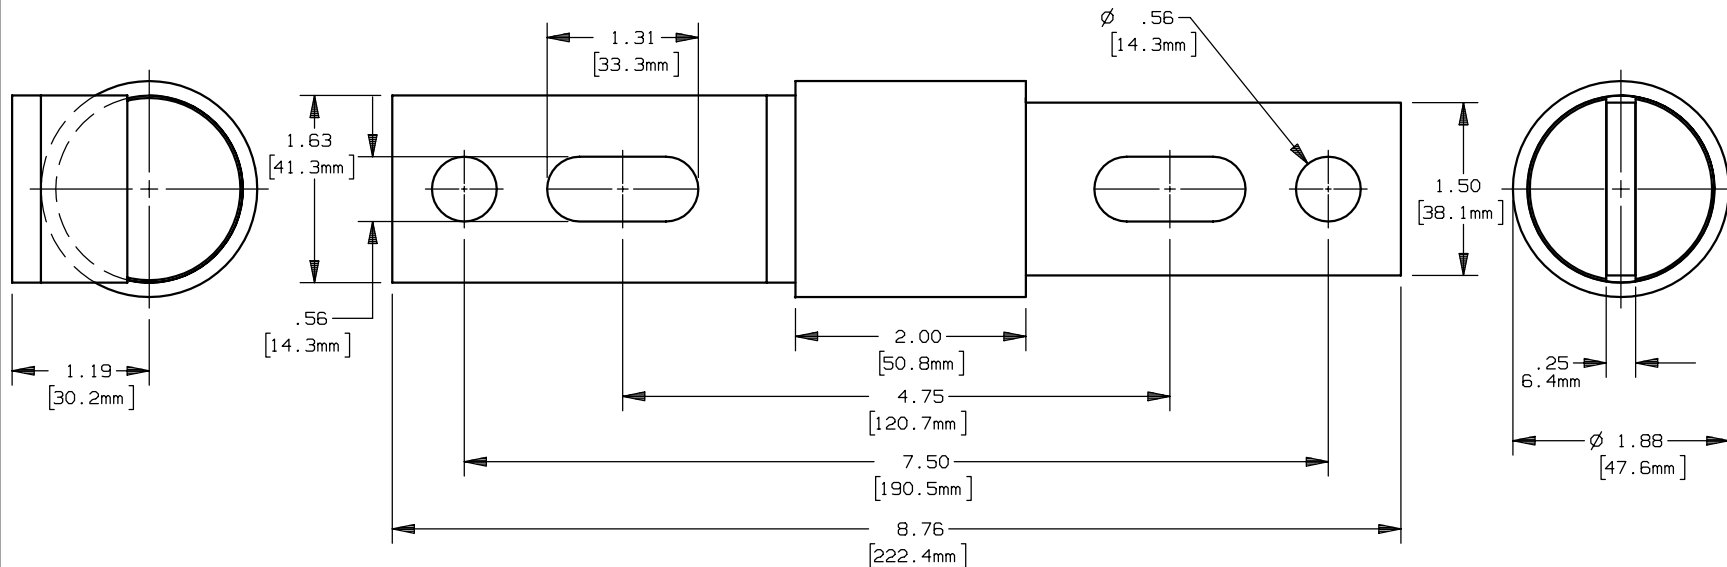

REV	DATE	ECO	DESCRIPTION	BY	CK	APP
-	4/5/04	NA	INITIAL RELEASE	ELO	NA	NA

	MERSEN USA NEWBURYPORT-MA, LLC 374 MERRIMAC STREET NEWBURYPORT, MA 01950	2CL500BF CABLE PROTECTOR 500 MCM 250V	OUTLINE DIMENSIONS NOT TO BE USED FOR PRODUCTION
	PRODUCT MANAGER SIGN: DATE:	DESIGN ENGINEER SIGN: DATE:	