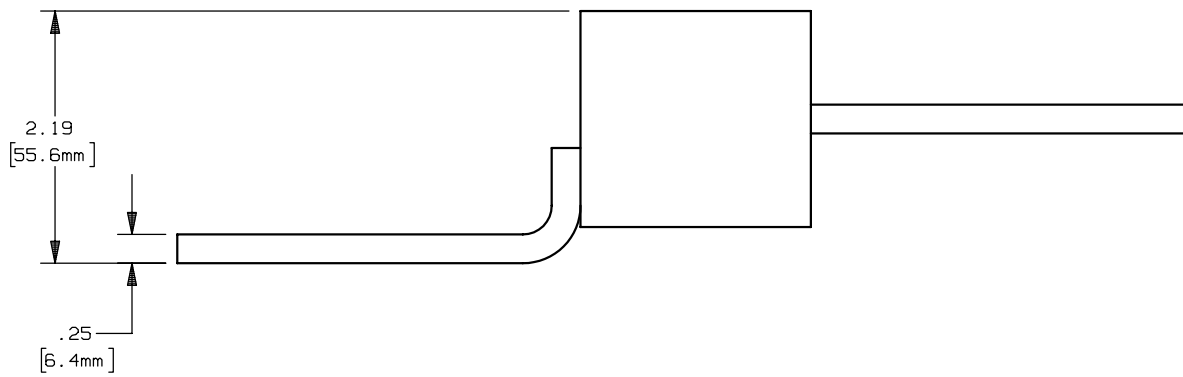

REV	DATE	ECO	DESCRIPTION	BY	CK	APP
-	4/5/04	NA	INITIAL RELEASE	ELO	NA	NA

	MERSEN USA NEWBURYPORT-MA, LLC 374 MERRIMAC STREET NEWBURYPORT, MA 01950	2CL500BF CABLE PROTECTOR 500 MCM 250V	OUTLINE DIMENSIONS NOT TO BE USED FOR PRODUCTION
	PRODUCT MANAGER SIGN: DATE:	DESIGN ENGINEER SIGN: DATE:	