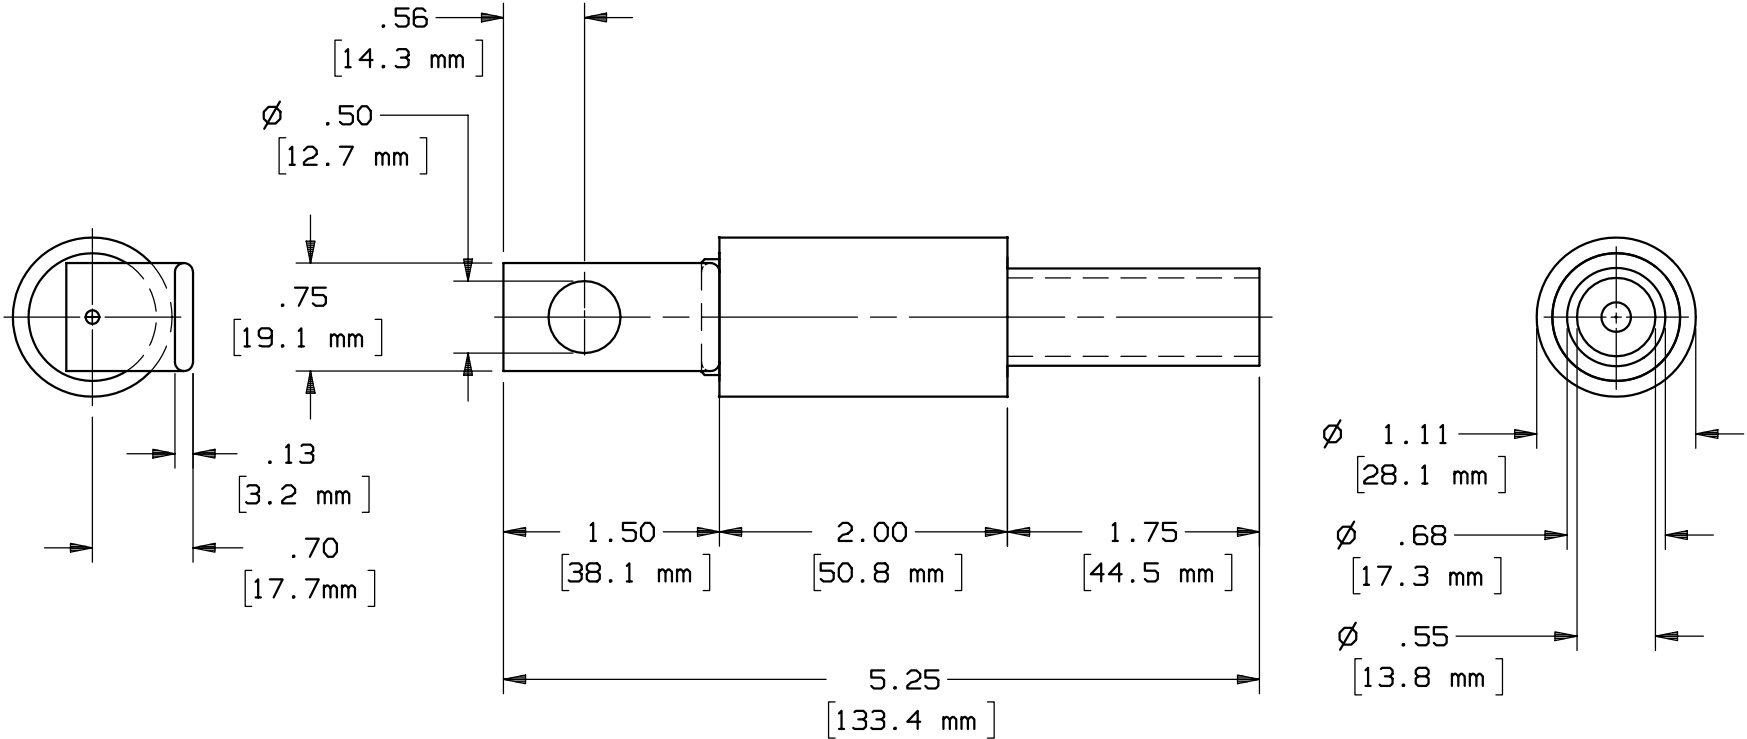

REV	DATE	ECO	DESCRIPTION	BY	CK	APP
-	8-27-03	NA	INITIAL RELEASE	KMH	NA	NA

MERSEN MERSEN USA NEWBURYPORT-MA, LLC
 374 MERRIMAC STREET
 NEWBURYPORT, MA 01950

CABLE PROTECTOR
 2CL40CF
 4/0 CABLE
 250 V

OUTLINE DIMENSIONS
 NOT TO BE USED FOR PRODUCTION

PRODUCT MANAGER
 SIGN:
 DATE:

DESIGN ENGINEER
 SIGN:
 DATE:

700980