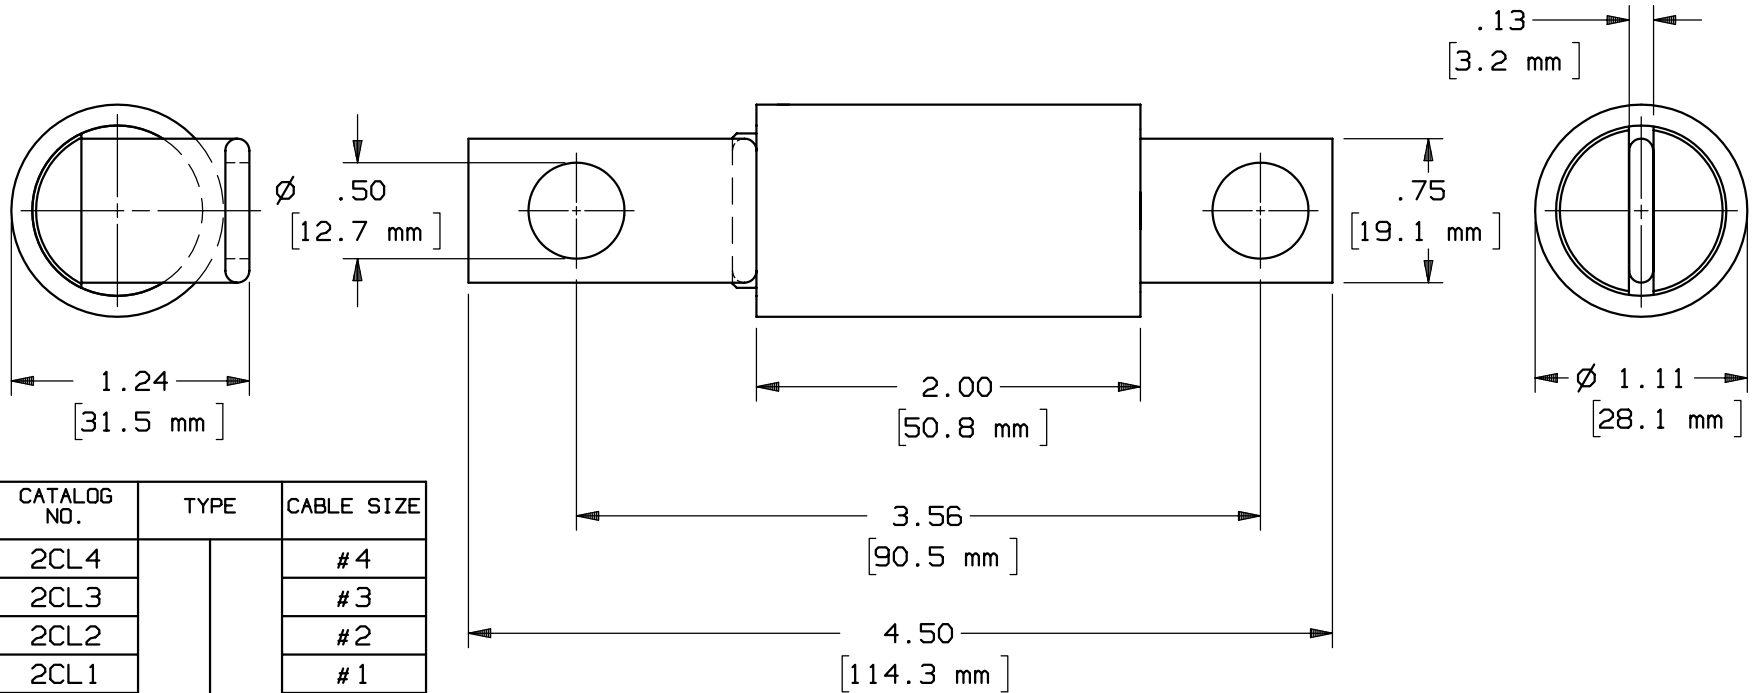

REV	DATE	ECO	DESCRIPTION	BY	CK	APP
-	8-23-01	NA	INITIAL RELEASE	KMH	NA	NA

CATALOG NO.	TYPE	CABLE SIZE
2CL4	BF BF-S	#4
2CL3		#3
2CL2		#2
2CL1		#1
2CL10		1/0
2CL20		2/0
2CL30		3/0
2CL40		4/0
2CL250		250MCM
2CL350		350MCM

MERSEN USA NEWBURYPORT-MA, LLC
 374 MERRIMAC STREET
 NEWBURYPORT, MA 01950

CABLE LIMITER
 250 VOLT
 2CL(4 - 350)BF, BF-S

OUTLINE DIMENSIONS
 NOT TO BE USED FOR PRODUCTION

700726

PRODUCT MANAGER
 SIGN:
 DATE: