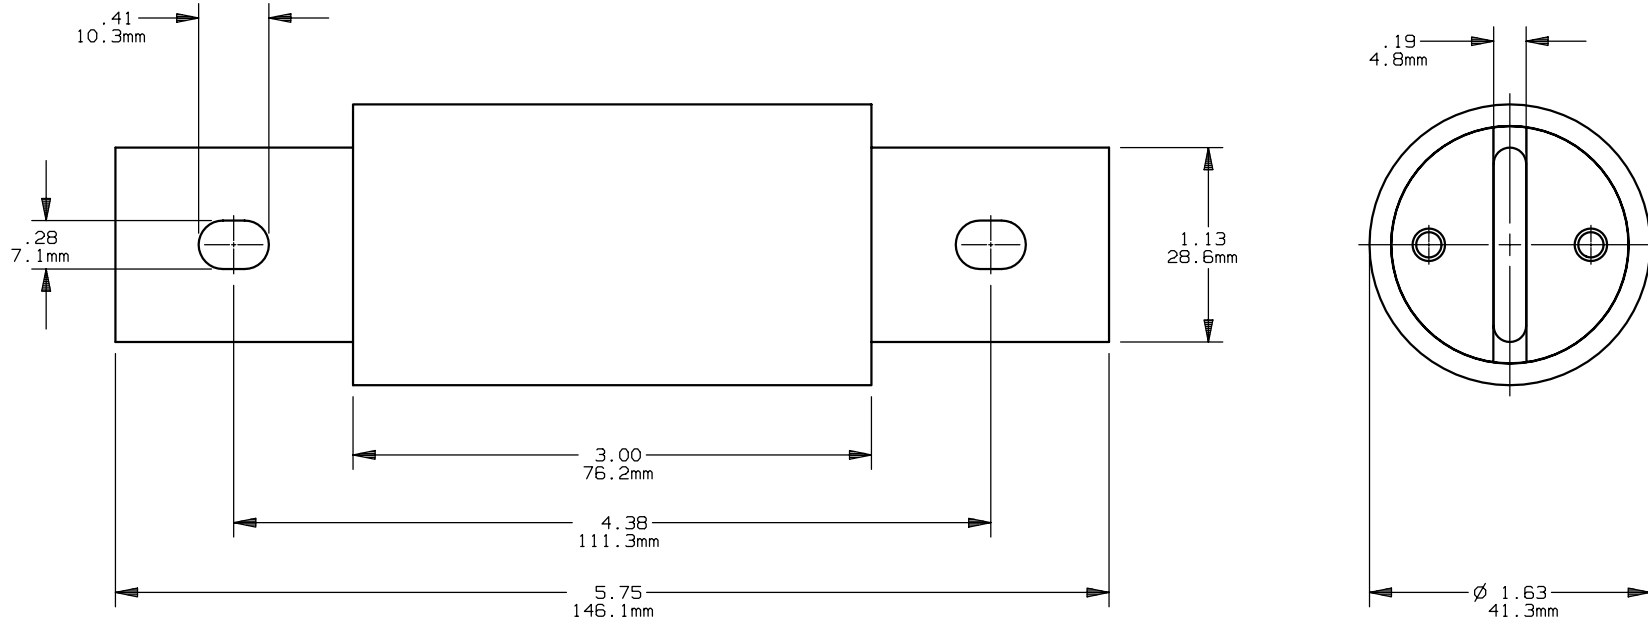

REV	DATE	ECO	DESCRIPTION	BY	CK	APP
G	5-14-09	NA	ADDED AJT(110-200)	LDB	NA	NA

FERRAZ SHAWMUT INC.
374 MERRIMAC STREET
NEWBURYPORT, MA 01950

A4J(110-200), A4J200-MK, A4J200FP
AJT(110-200)

OUTLINE DIMENSIONS
NOT TO BE USED FOR PRODUCTION

PRODUCT MANAGER
SIGN:
DATE:

DESIGN ENGINEER
SIGN:
DATE:

CLASS J
110-200A 600V

1.3717-2